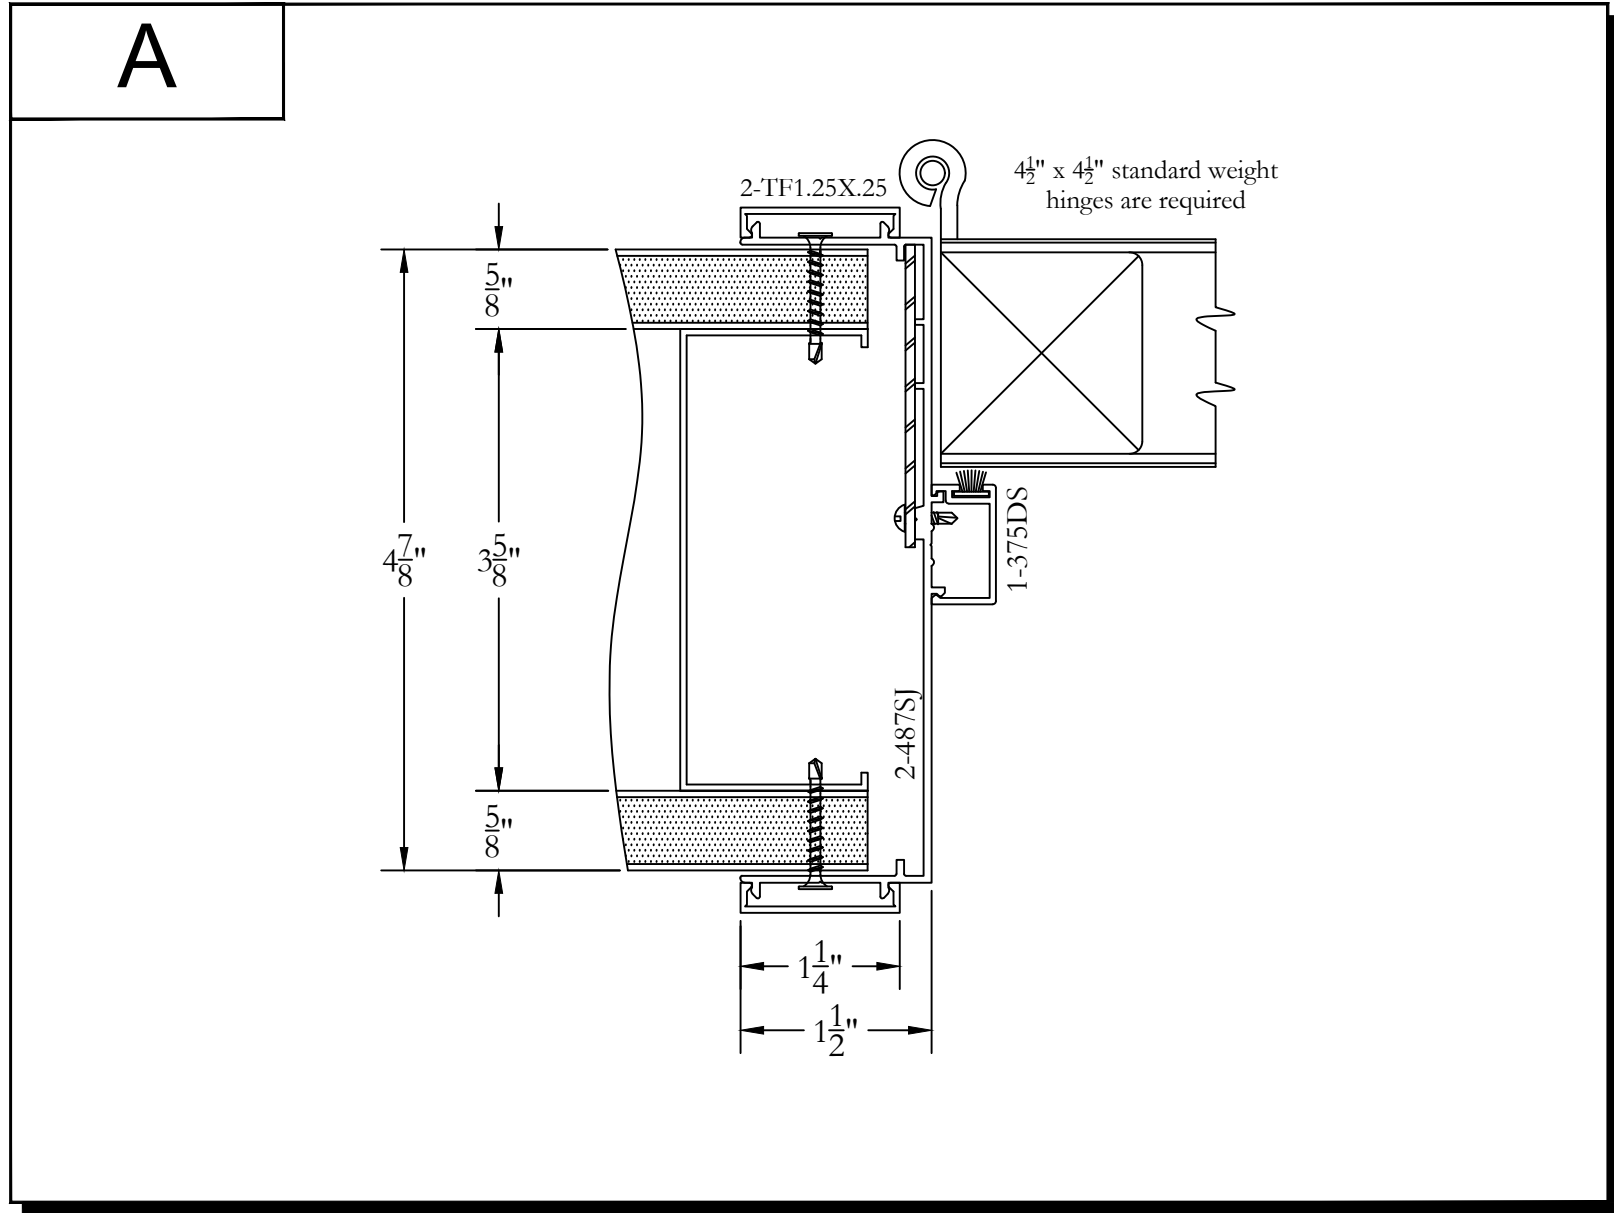

TYPE 2 - 487 SERIES (4-7/8" THROAT) W/ 1-1/4" REVEAL TRIM
HINGE JAMB

Bringing new light to interior architecture

Frameworks Manufacturing
1910 Cypress Station Dr
Suite #100
Houston, Texas 77090

Phone: 713-692-5222
www.frameworks.com
email: orders@frameworks.com