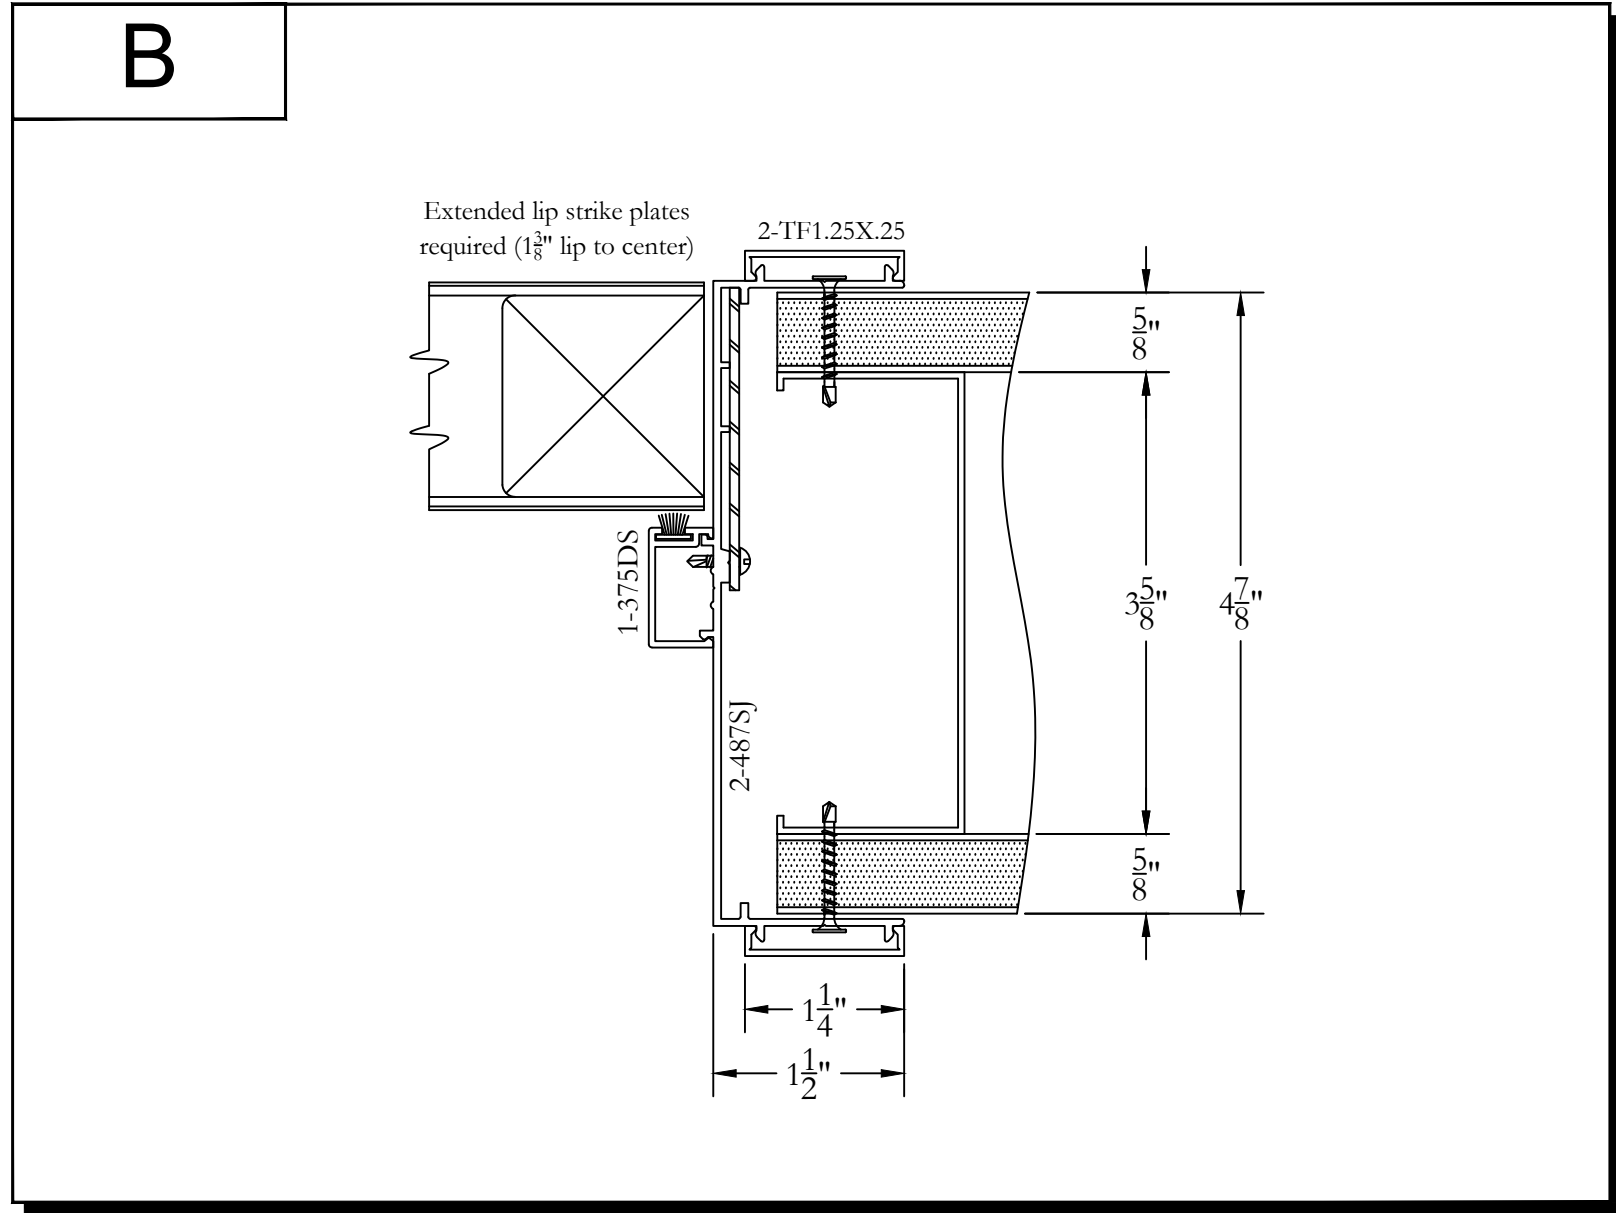

TYPE 2 - 487 SERIES (4-7/8" THROAT) W/ 1-1/4" REVEAL TRIM
STRIKE JAMB

Bringing new light to interior architecture

Frameworks Manufacturing
1910 Cypress Station Dr
Suite #100
Houston, Texas 77090

Phone: 713-692-5222
www.frameworks.com
email: orders@frameworks.com