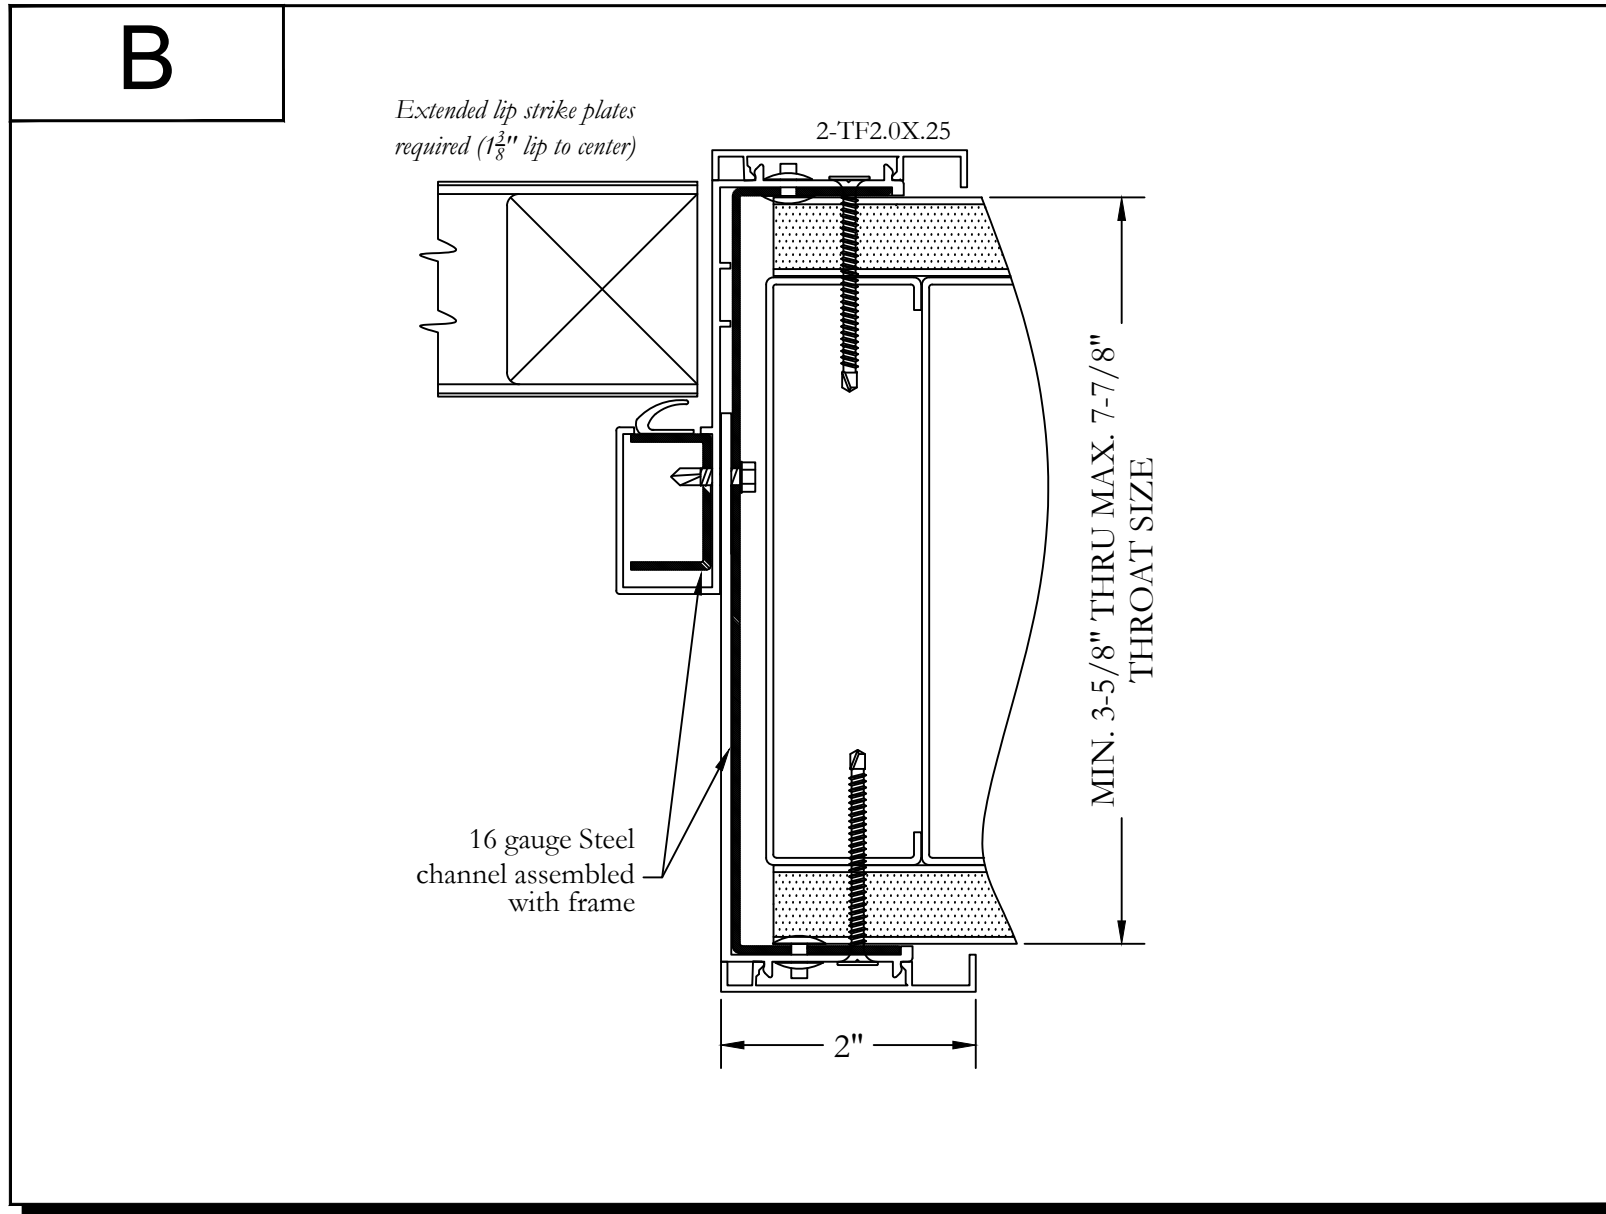

TYPE 2 - 90 MIN SERIES (3-5/8" - 7-7/8" THROAT) W/ 2" FLUSH TRIM
STRIKE JAMB

Bringing new light to interior architecture

Frameworks Manufacturing
1910 Cypress Station Dr
Suite #100
Houston, Texas 77090

Phone: 713-692-5222
www.frameworks.com
email: orders@frameworks.com