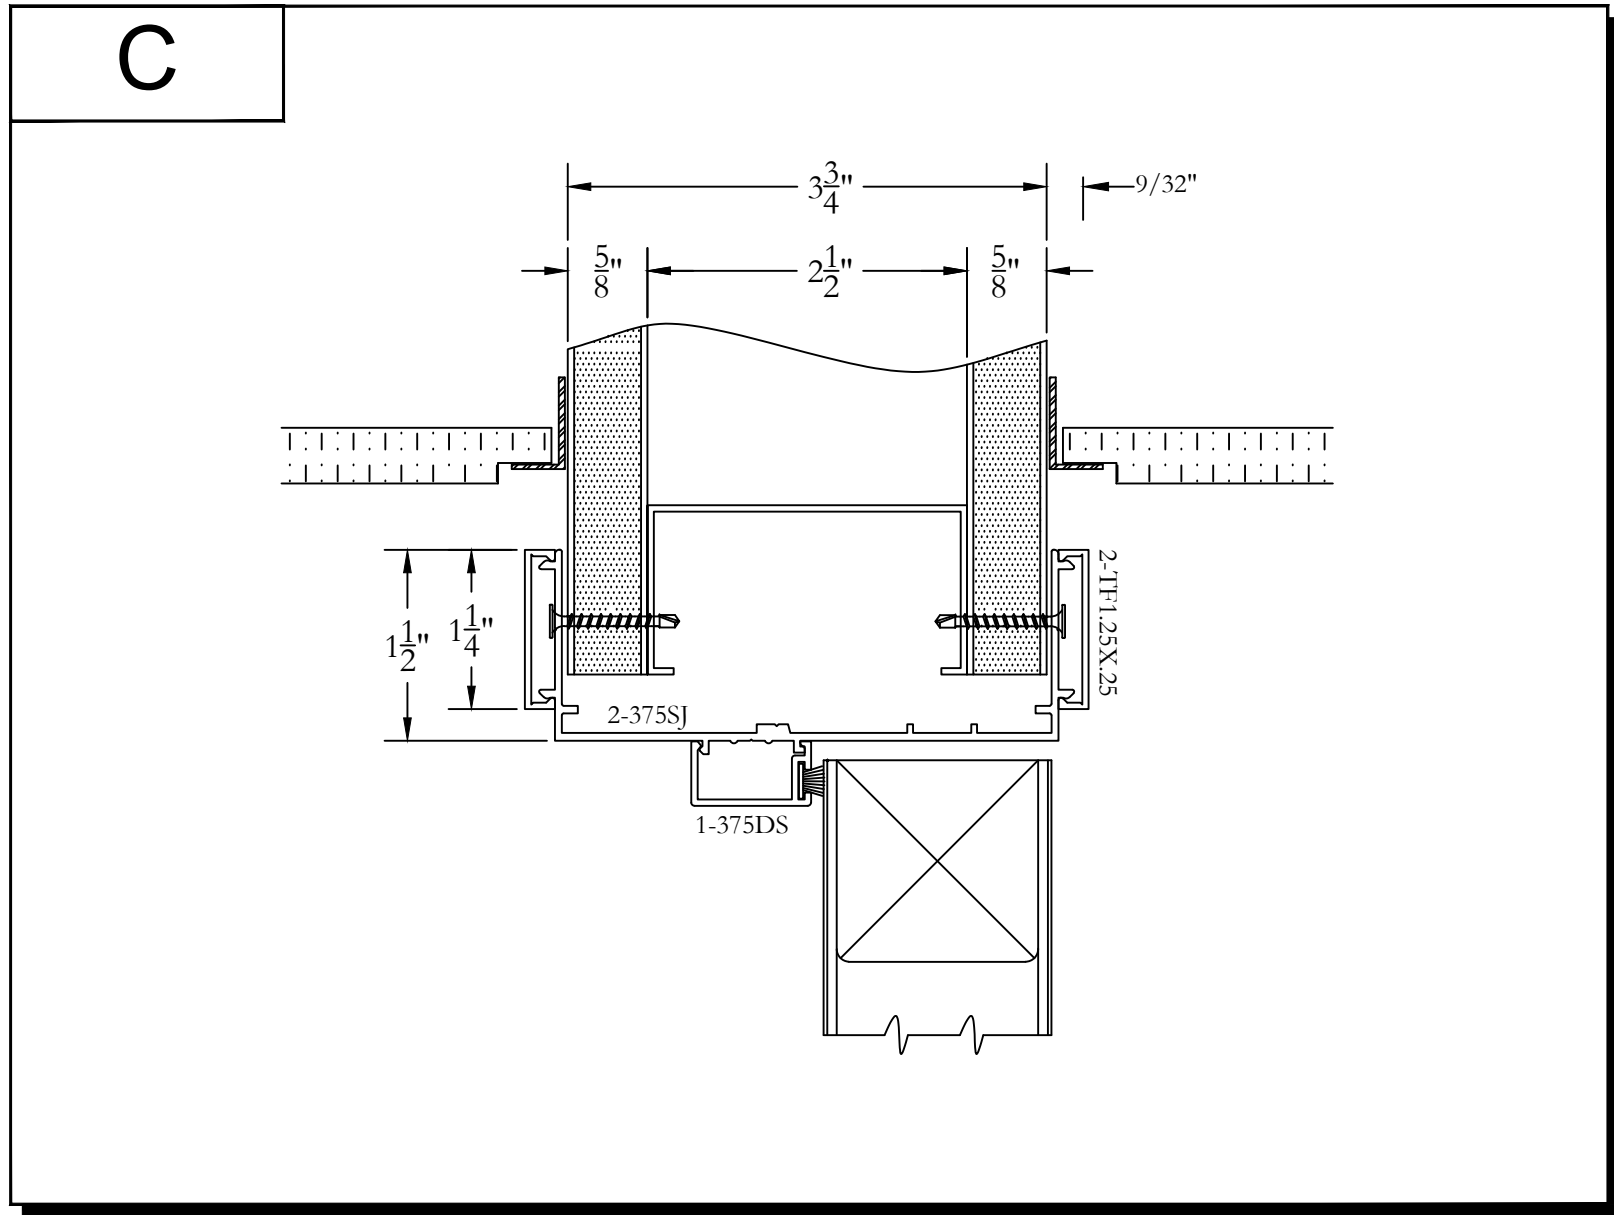

TYPE 2 - 375 SERIES (3-3/4" THROAT) W/ 1-1/4" REVEAL TRIM
HEADER

Bringing new light to interior architecture

Frameworks Manufacturing
1910 Cypress Station Dr
Suite #100
Houston, Texas 77090

Phone: 713-692-5222
www.frameworks.com
email: orders@frameworks.com