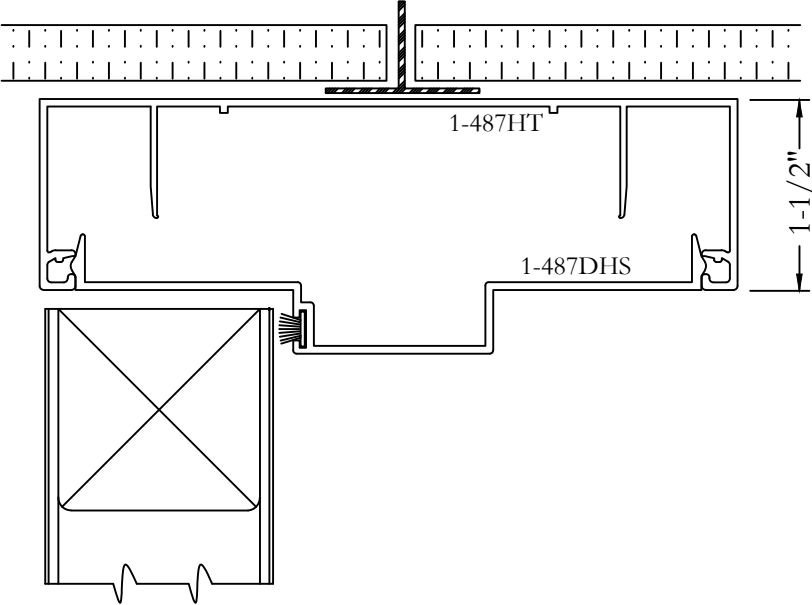

TYPE 1 - 487 SERIES (4-7/8" THROAT)  
SNAP IN HEADER AT HEAD TRACK

C2

*Bringing new light to interior architecture*

Frameworks Manufacturing Phone: 713-692-5222  
1910 Cypress Station Dr www.frameworks.com  
Suite #100 email: orders@frameworks.com  
Houston, Texas 77090