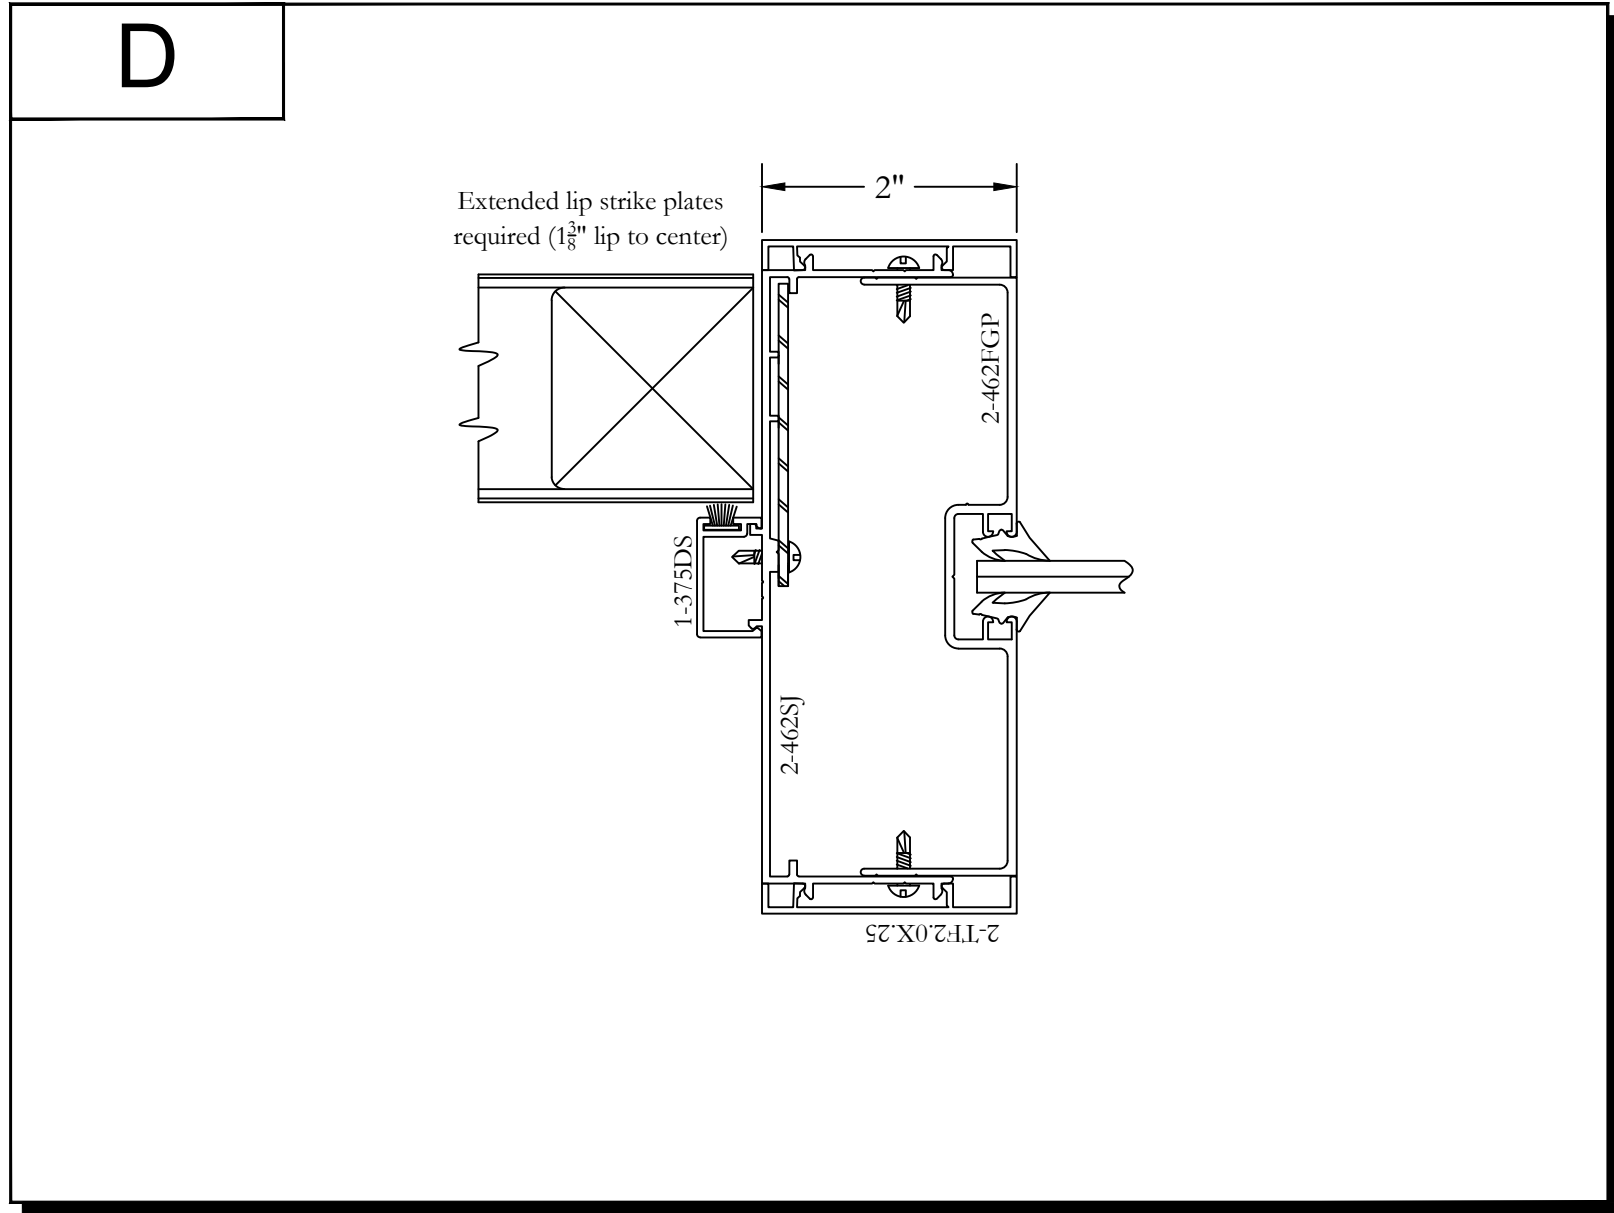

TYPE 2 - 462 SERIES (4-5/8" THROAT) W/ 2" FLUSH TRIM
SIDELITE STRIKE JAMB

Bringing new light to interior architecture

Frameworks Manufacturing
1910 Cypress Station Dr
Suite #100
Houston, Texas 77090

Phone: 713-692-5222
www.frameworks.com
email: orders@frameworks.com