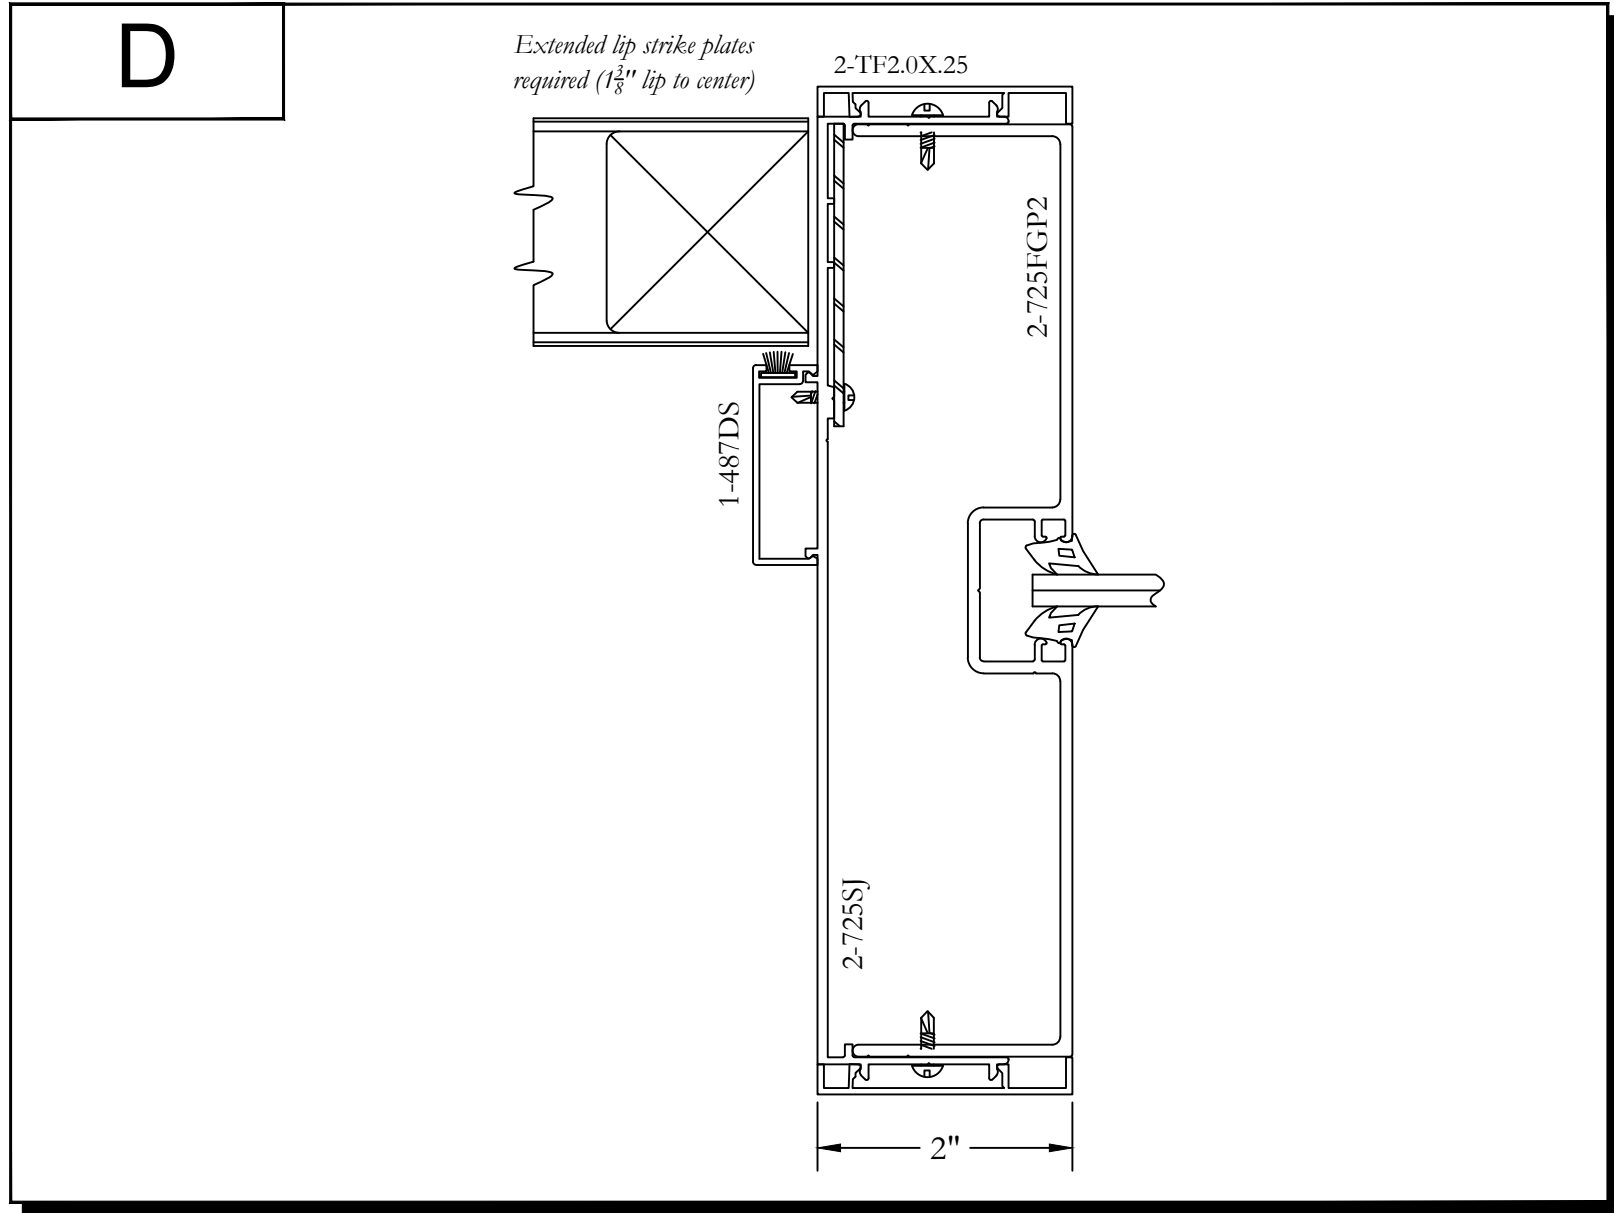

TYPE 2 - 725 SERIES (7-1/4" THROAT) W/ 2" FLUSH TRIM  
SIDELITE STRIKE JAMB

Bringing new light to interior architecture

Frameworks Manufacturing  
1910 Cypress Station Dr  
Suite #100  
Houston, Texas 77090