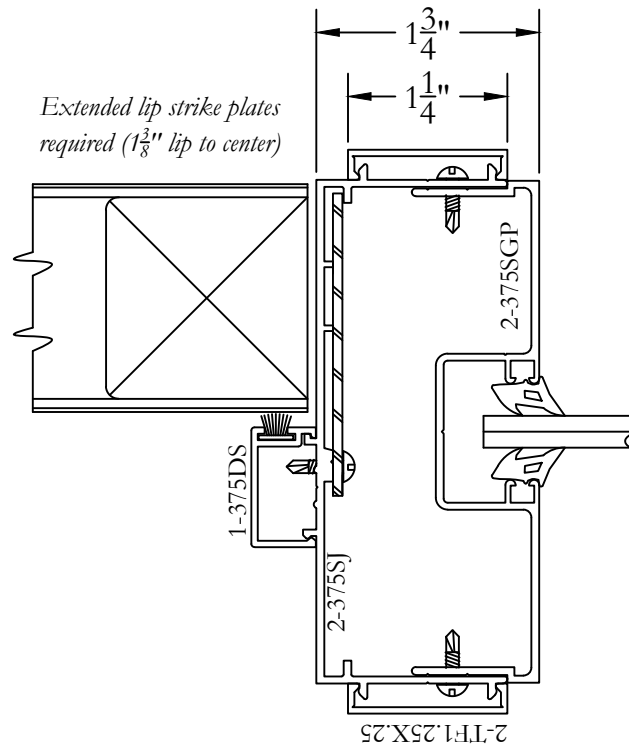

TYPE 2 - 375 SERIES (3-3/4" THROAT) W/ 1-1/4" REVEAL TRIM
SIDELITE STRIKE JAMB

D

Bringing new light to interior architecture

Frameworks Manufacturing
1910 Cypress Station Dr
Suite #100
Houston, Texas 77090