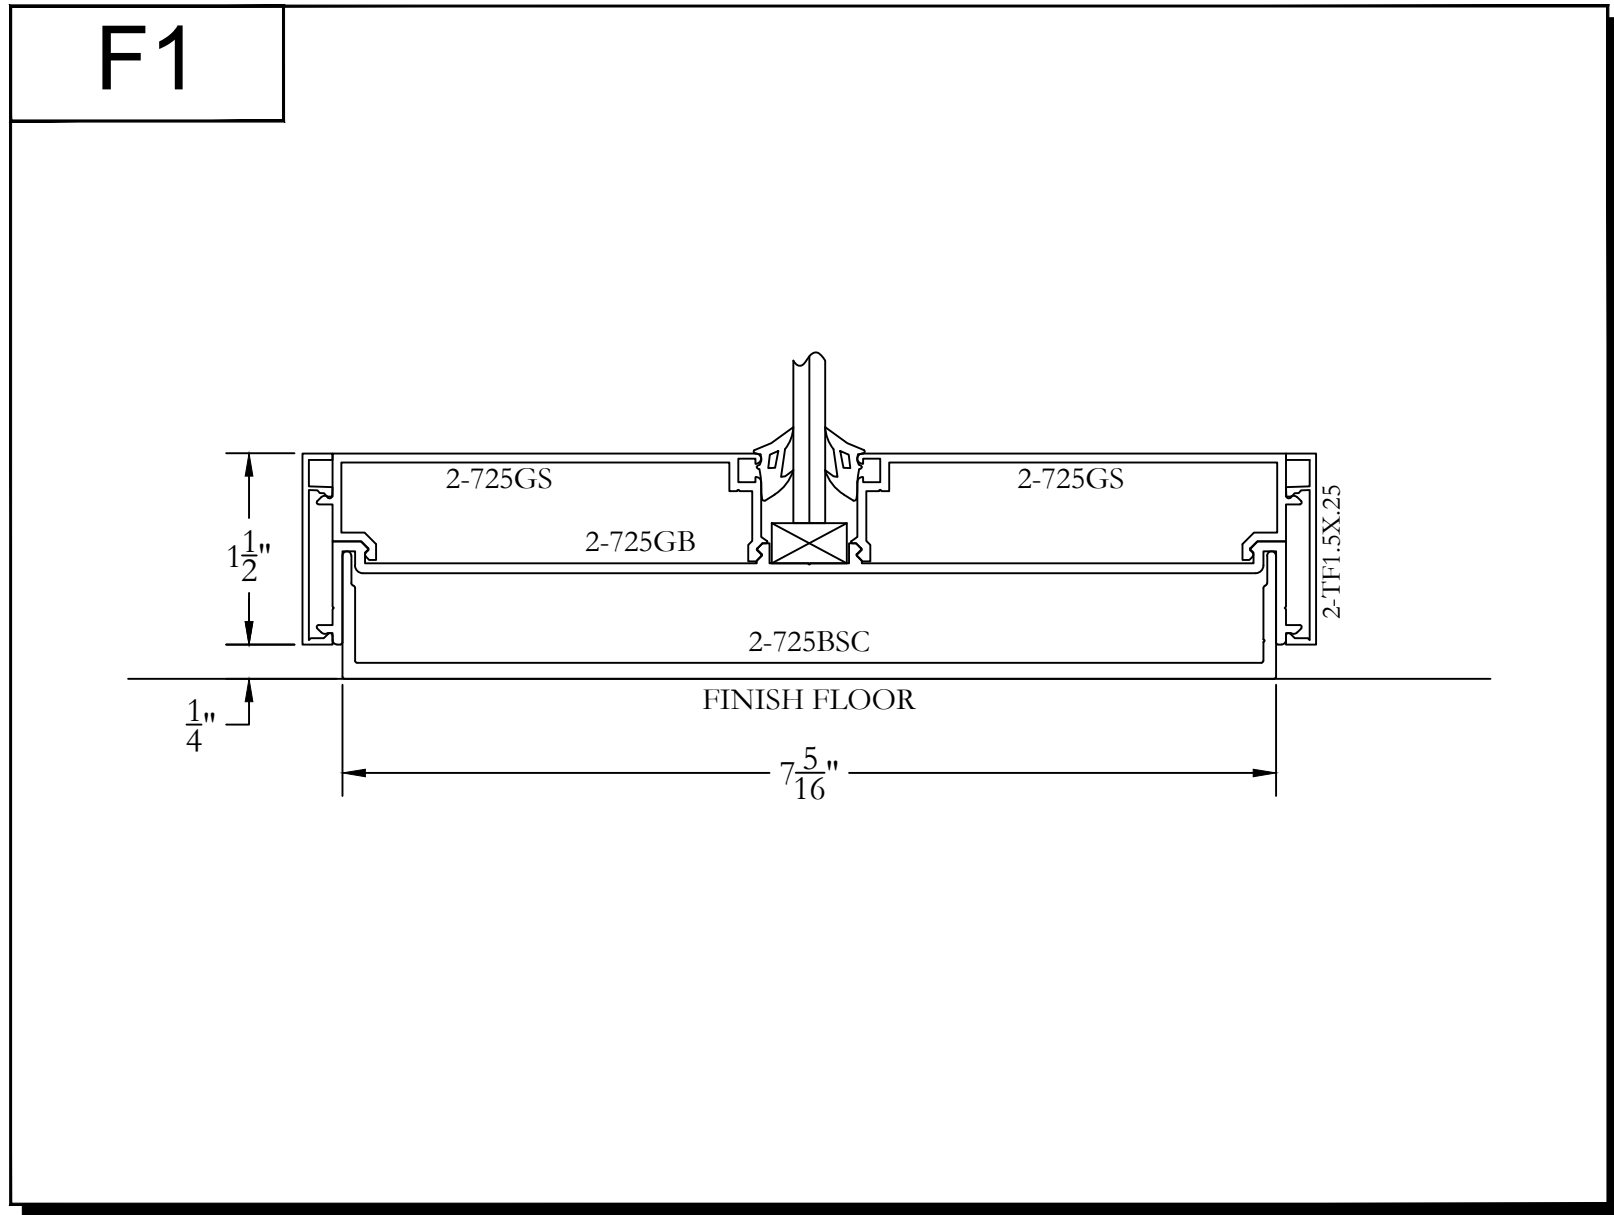

TYPE 2 - 725 SERIES (7-1/4" THROAT) W/ 1-1/2" FLUSH TRIM
GLASS BASE (FLOOR)

Bringing new light to interior architecture

Frameworks Manufacturing
1910 Cypress Station Dr
Suite #100
Houston, Texas 77090

Phone: 713-692-5222
www.frameworks.com
email: orders@frameworks.com