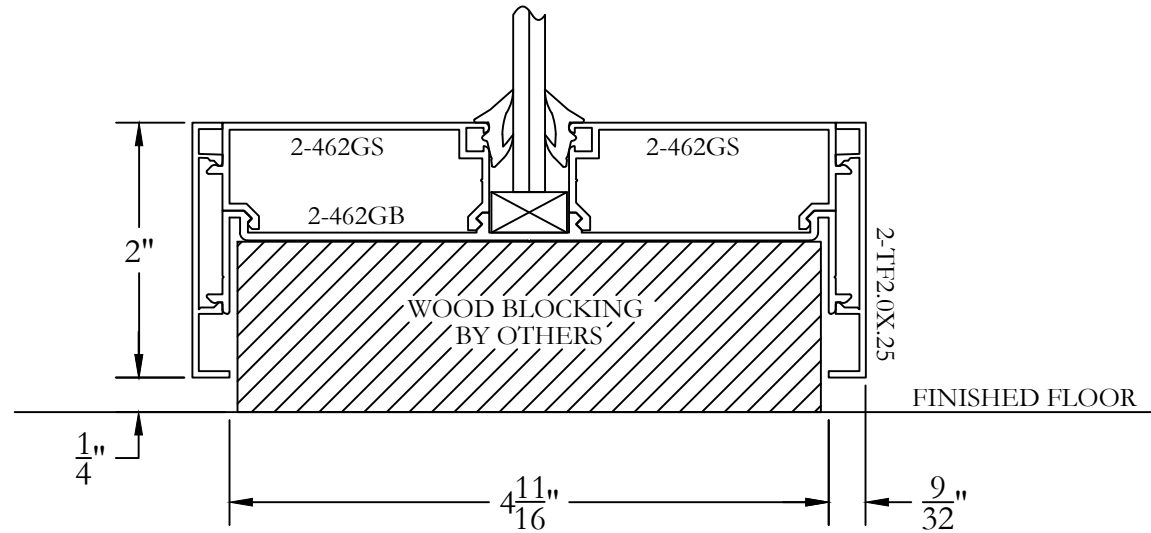

TYPE 2 - 462 SERIES (4-5/8" THROAT) W/ 2" FLUSH TRIM  
GLASS BASE (FLOOR)

F1

Bringing new light to interior architecture

Frameworks Manufacturing  
1910 Cypress Station Dr  
Suite #100  
Houston, Texas 77090