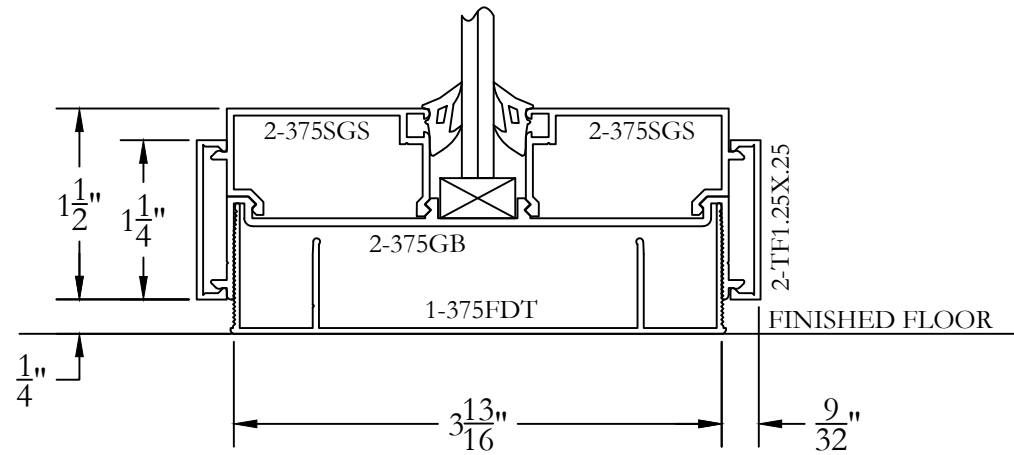

TYPE 2 - 375 SERIES (3-3/4" THROAT) W/ 1-1/4" REVEAL TRIM
GLASS BASE (FLOOR)

F1

Bringing new light to interior architecture

Frameworks Manufacturing
1910 Cypress Station Dr
Suite #100
Houston, Texas 77090