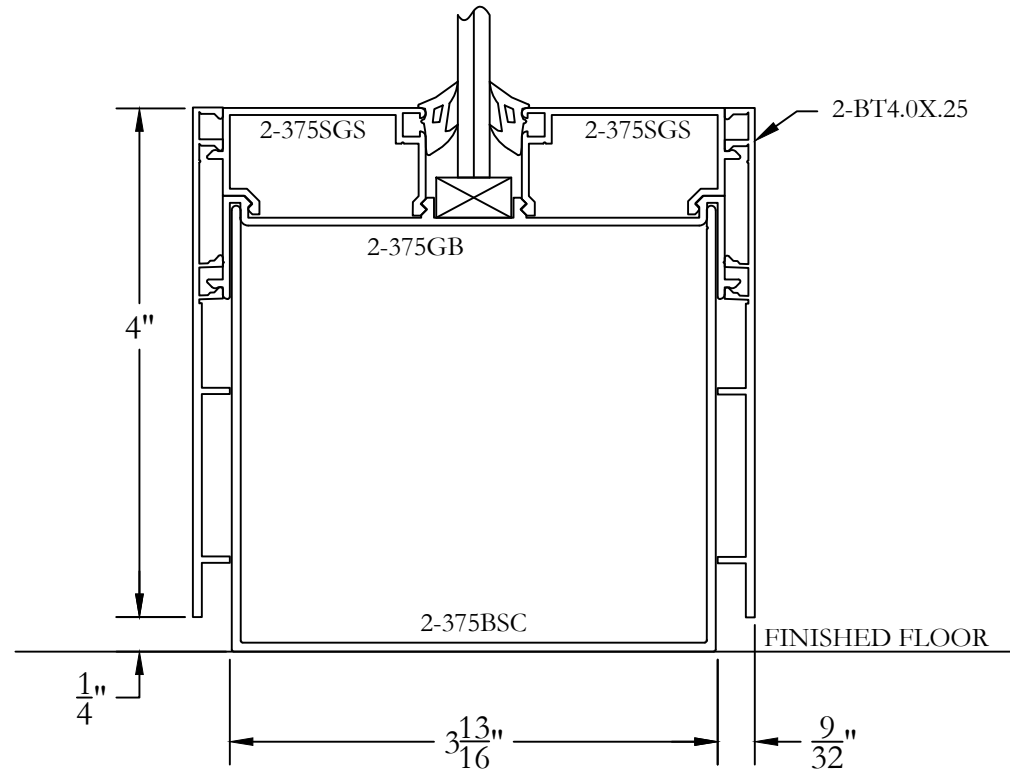

TYPE 2 - 375 SERIES (3-3/4" THROAT) W/ 4" BASE TRIM
4" GLASS BASE

F2

Bringing new light to interior architecture

Frameworks Manufacturing
1910 Cypress Station Dr
Suite #100
Houston, Texas 77090

Phone: 713-692-5222
www.frameworks.com
email: orders@frameworks.com