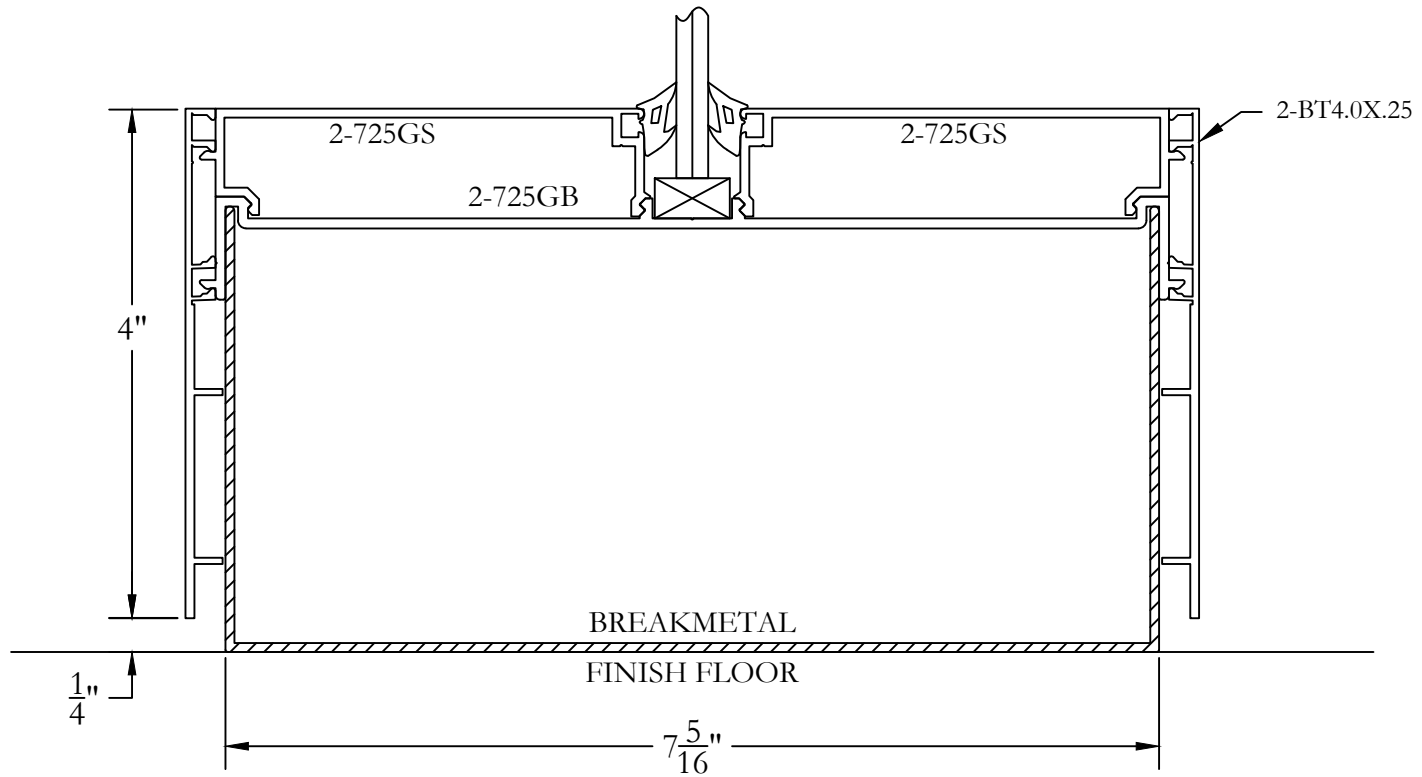

TYPE 2 - 725 SERIES (7-1/4" THROAT) W/ 4" FLUSH TRIM
4" GLASS BASE

F2

Bringing new light to interior architecture

Frameworks Manufacturing
1910 Cypress Station Dr
Suite #100
Houston, Texas 77090

Phone: 713-692-5222
www.frameworks.com
email: orders@frameworks.com