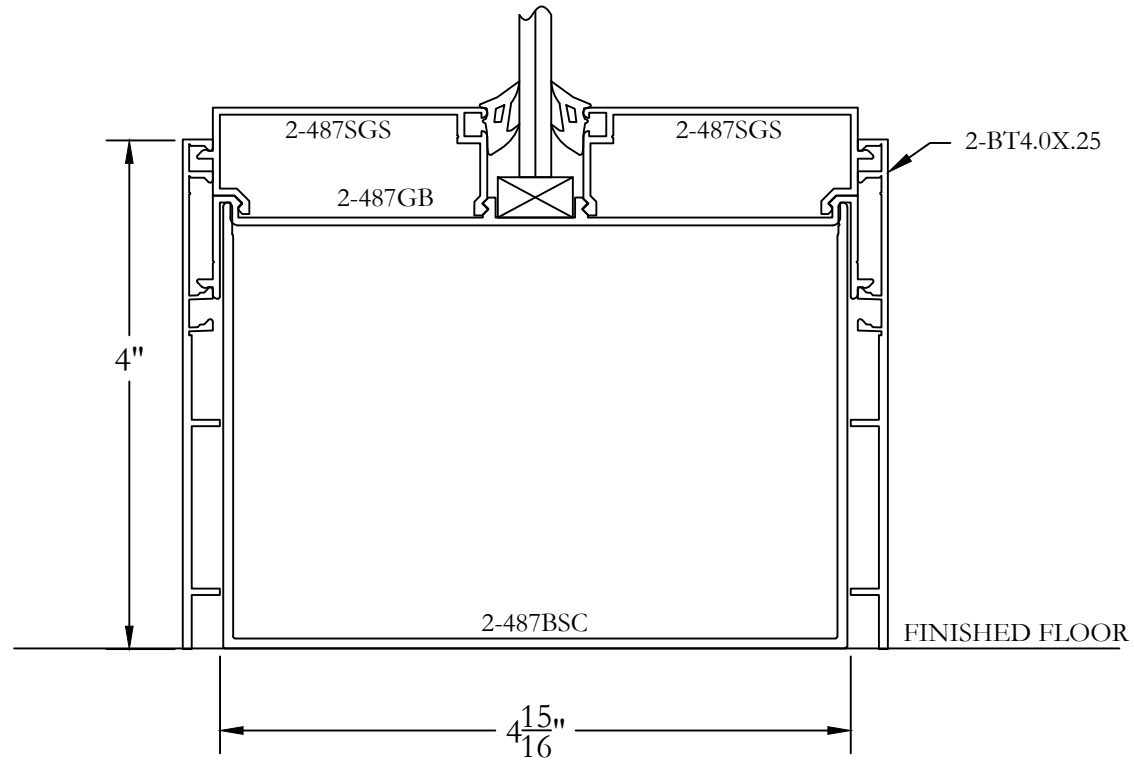

TYPE 2 - 487 SERIES (4-7/8" THROAT) W/ 4" BASE W/ REVEAL
4" GLASS BASE

F2

Bringing new light to interior architecture

Frameworks Manufacturing
1910 Cypress Station Dr
Suite #100
Houston, Texas 77090

Phone: 713-692-5222
www.frameworks.com
email: orders@frameworks.com