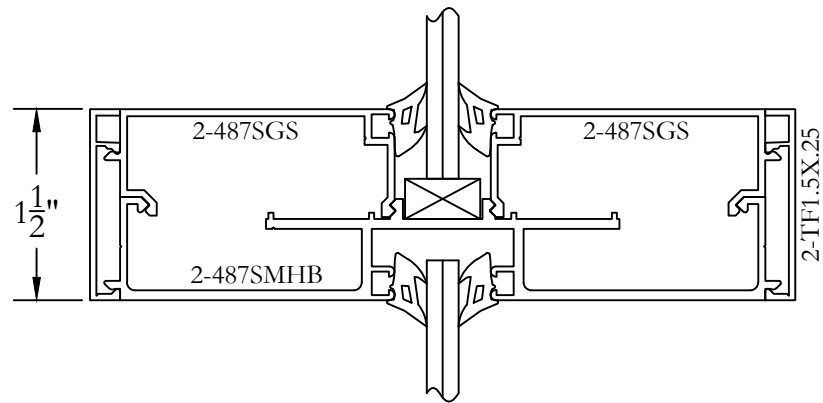

TYPE 2 - 487 SERIES (4-7/8" THROAT) W/ 1-1/2" FLUSH TRIM  
MID-HEIGHT BASE

G

*Bringing new light to interior architecture*

Frameworks Manufacturing  
1910 Cypress Station Dr  
Suite #100  
Houston, Texas 77090