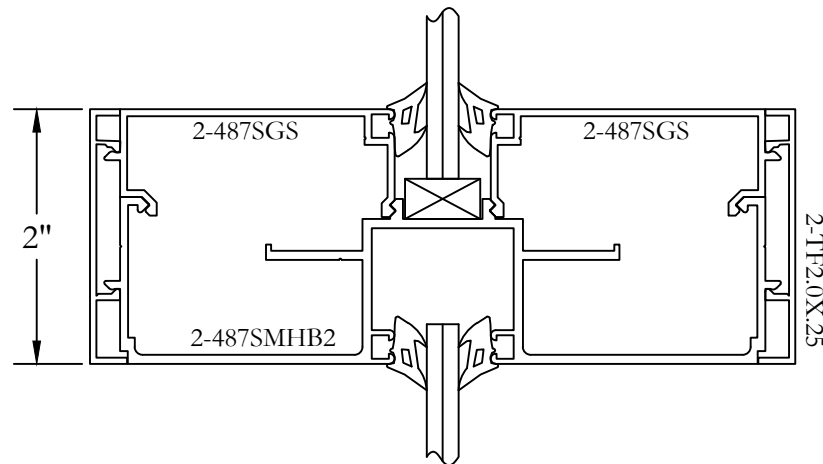

TYPE 2 - 487 SERIES (4-7/8" THROAT) W/ 2" FLUSH TRIM
MID-HEIGHT BASE

G

Bringing new light to interior architecture

Frameworks Manufacturing
1910 Cypress Station Dr
Suite #100
Houston, Texas 77090

Phone: 713-692-5222
www.frameworks.com
email: orders@frameworks.com