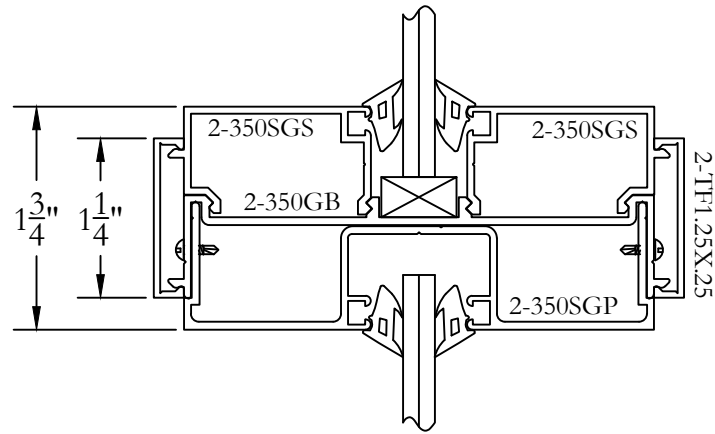

TYPE 2 - 350 SERIES (3-1/2" THROAT) W/ 1-1/4" REVEAL TRIM
MID-HEIGHT BASE

G

Frameworks Manufacturing Phone: 713-692-5222
1910 Cypress Station Dr www.frameworks.com
Suite #100 email: orders@frameworks.com
Houston, Texas 77090