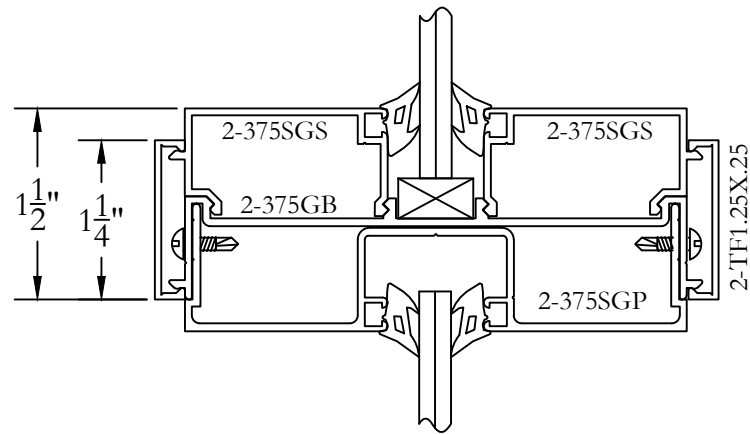

TYPE 2 - 375 SERIES (3-3/4" THROAT) W/ 1-1/4" REVEAL TRIM  
MID-HEIGHT BASE

G

*Bringing new light to interior architecture*

Frameworks Manufacturing  
1910 Cypress Station Dr  
Suite #100  
Houston, Texas 77090