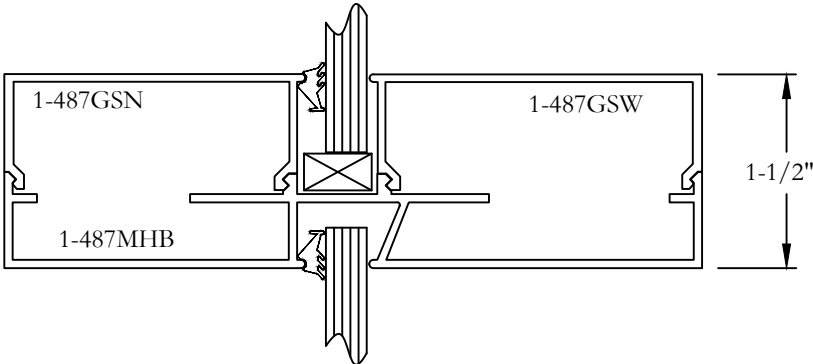

TYPE 1 - 487 SERIES (4-7/8" THROAT)
MID-HEIGHT BASE

G

Bringing new light to interior architecture

Frameworks Manufacturing Phone: 713-692-5222
1910 Cypress Station Dr www.frameworks.com
Suite #100 email: orders@frameworks.com
Houston, Texas 77090