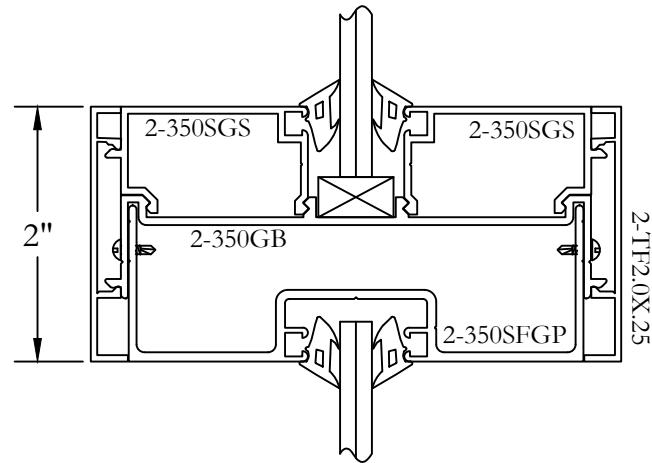

TYPE 2 - 350 SERIES (3-1/2" THROAT) W/ 2" FLUSH TRIM  
MID-HEIGHT BASE

G

*Bringing new light to interior architecture*

Frameworks Manufacturing  
1910 Cypress Station Dr  
Suite #100  
Houston, Texas 77090