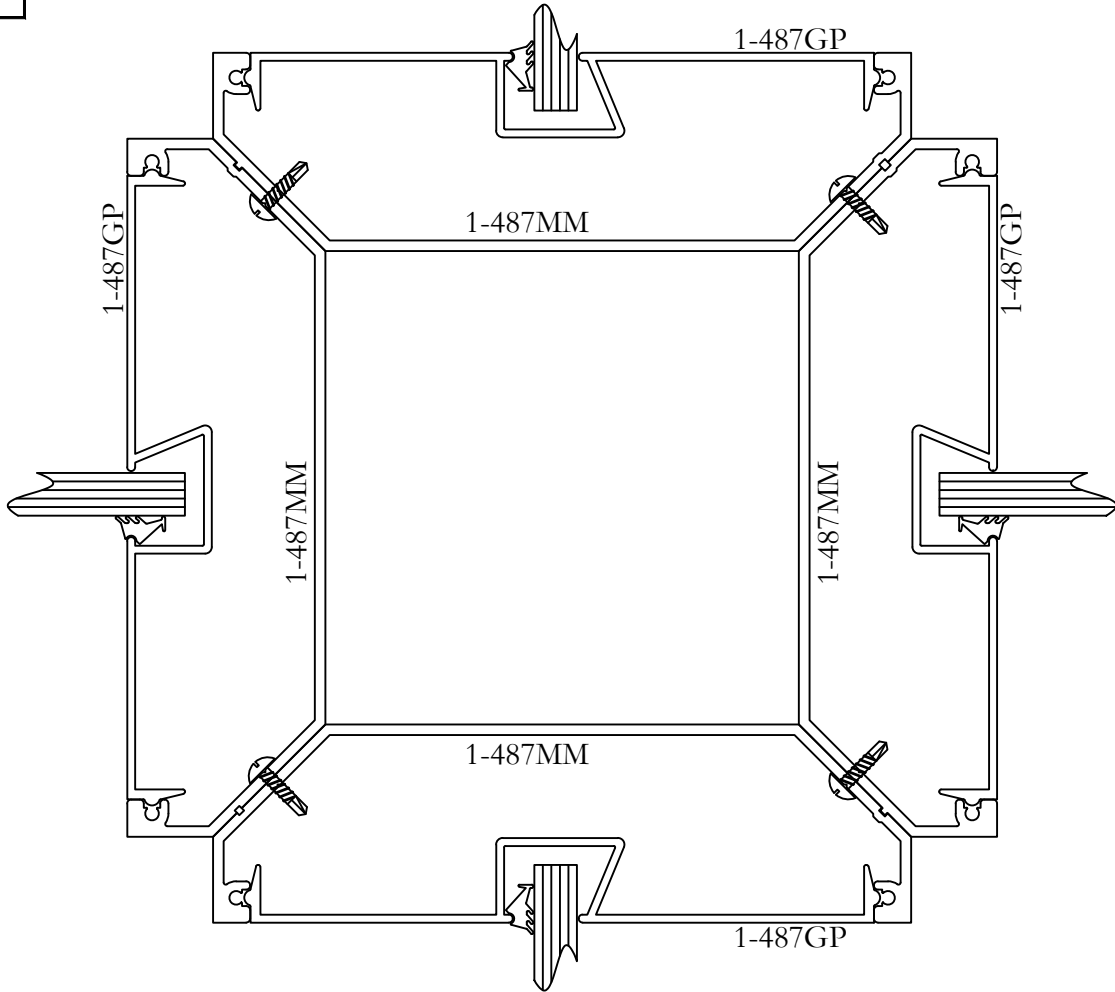

TYPE 1 - 487 SERIES (4-7/8" THROAT)
4-WAY POST

GP3

Bringing new light to interior architecture

Frameworks Manufacturing Phone: 713-692-5222
1910 Cypress Station Dr www.frameworks.com
Suite #100 email: orders@frameworks.com
Houston, Texas 77090