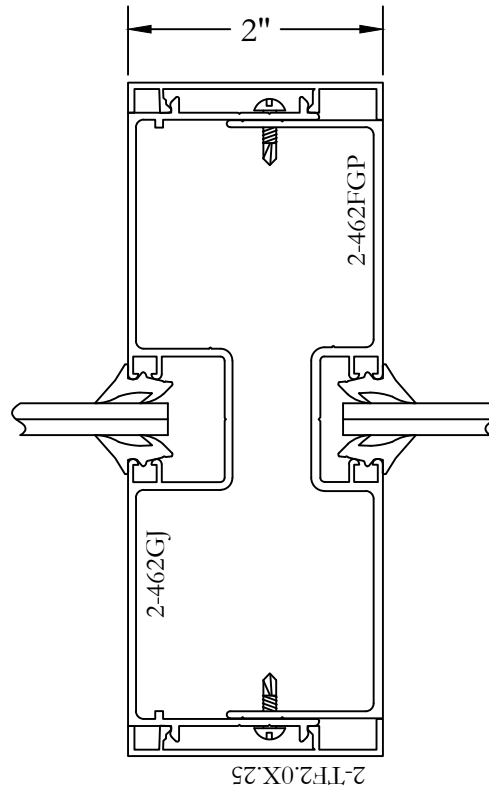

TYPE 2 - 462 SERIES (4-5/8" THROAT) W/ 2" FLUSH TRIM
VERTICAL MULLION

H

Bringing new light to interior architecture

Frameworks Manufacturing
1910 Cypress Station Dr
Suite #100
Houston, Texas 77090

Phone: 713-692-5222
www.frameworks.com
email: orders@frameworks.com