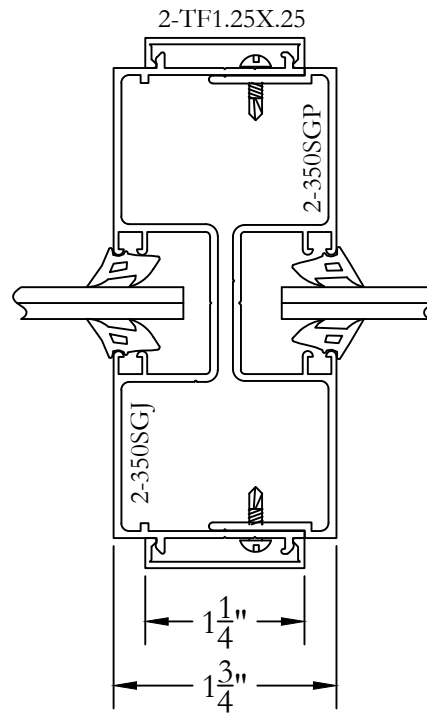

TYPE 2 - 350 SERIES (3-1/2" THROAT) W/ 1-1/4" REVEAL TRIM
VERTICAL MULLION

H

Bringing new light to interior architecture

Frameworks Manufacturing
1910 Cypress Station Dr
Suite #100
Houston, Texas 77090

Phone: 713-692-5222
www.frameworks.com
email: orders@frameworks.com