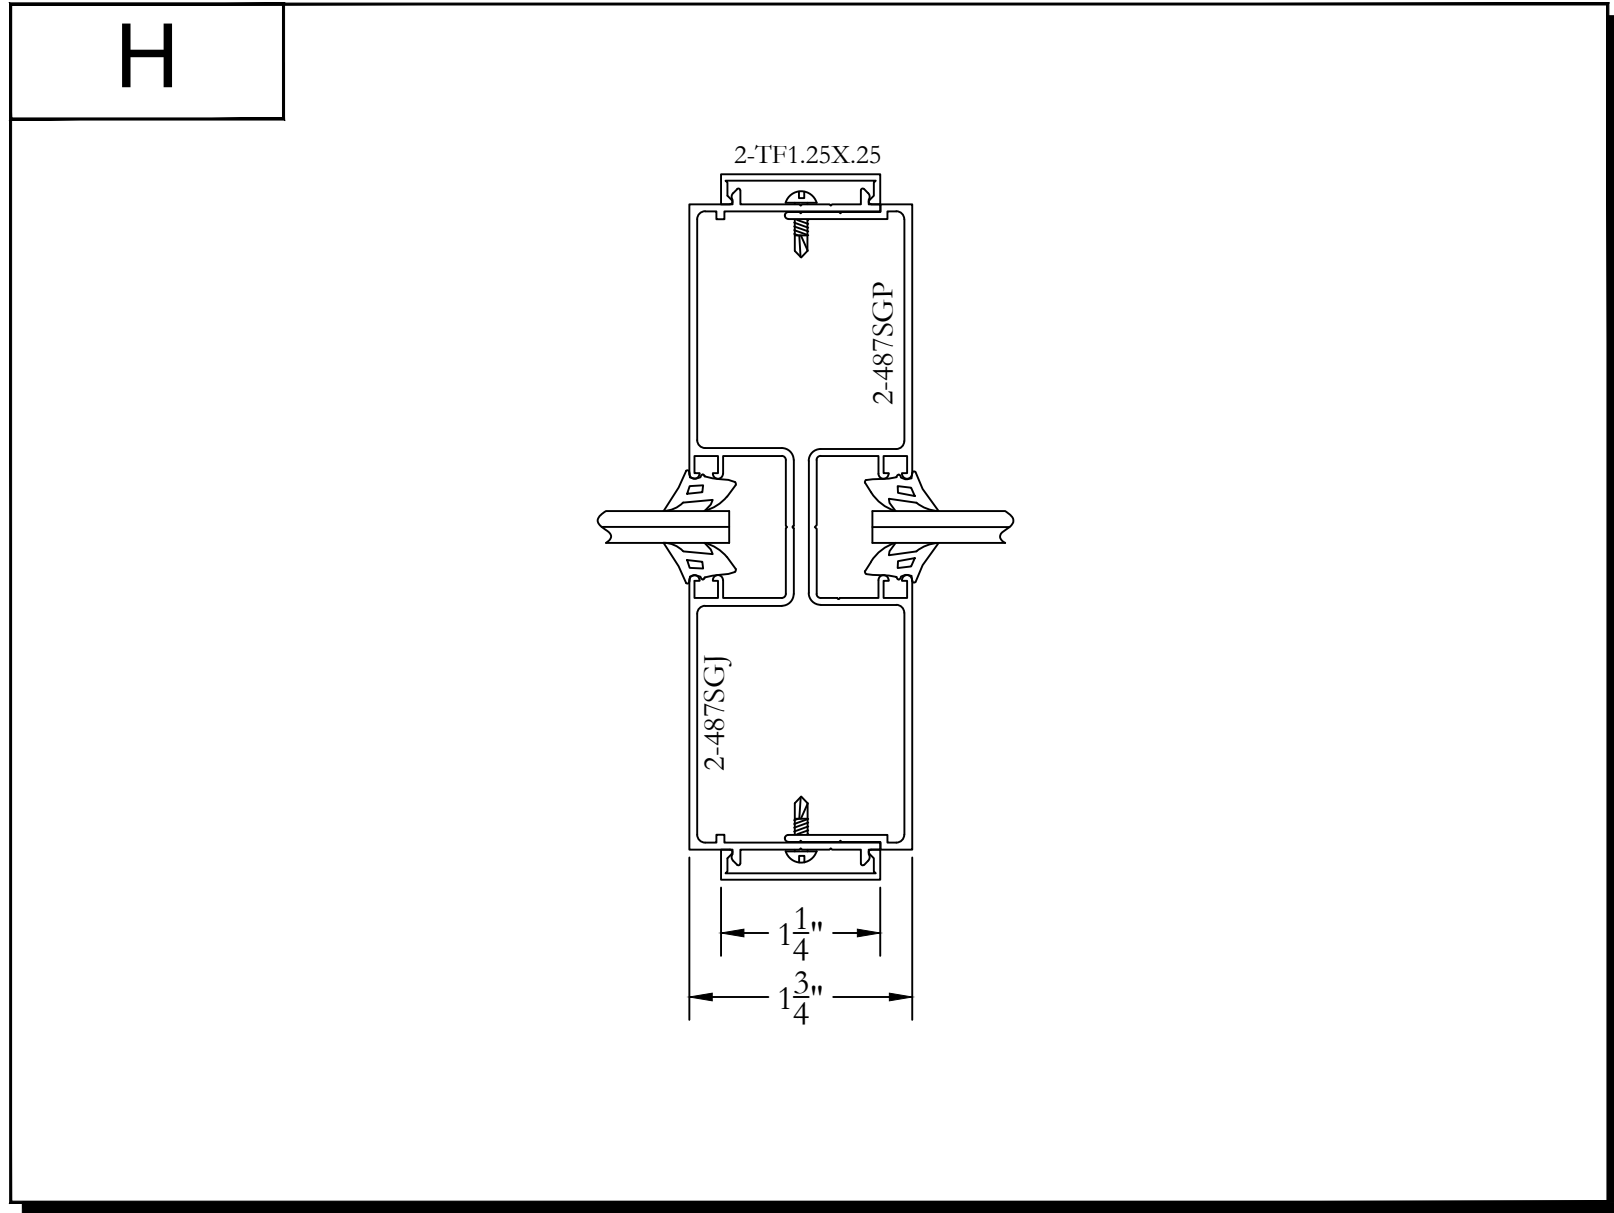

TYPE 2 - 487 SERIES (4-7/8" THROAT) W/ 1-1/4" REVEAL TRIM  
VERTICAL MULLION

*Bringing new light to interior architecture*

Frameworks Manufacturing  
1910 Cypress Station Dr  
Suite #100  
Houston, Texas 77090