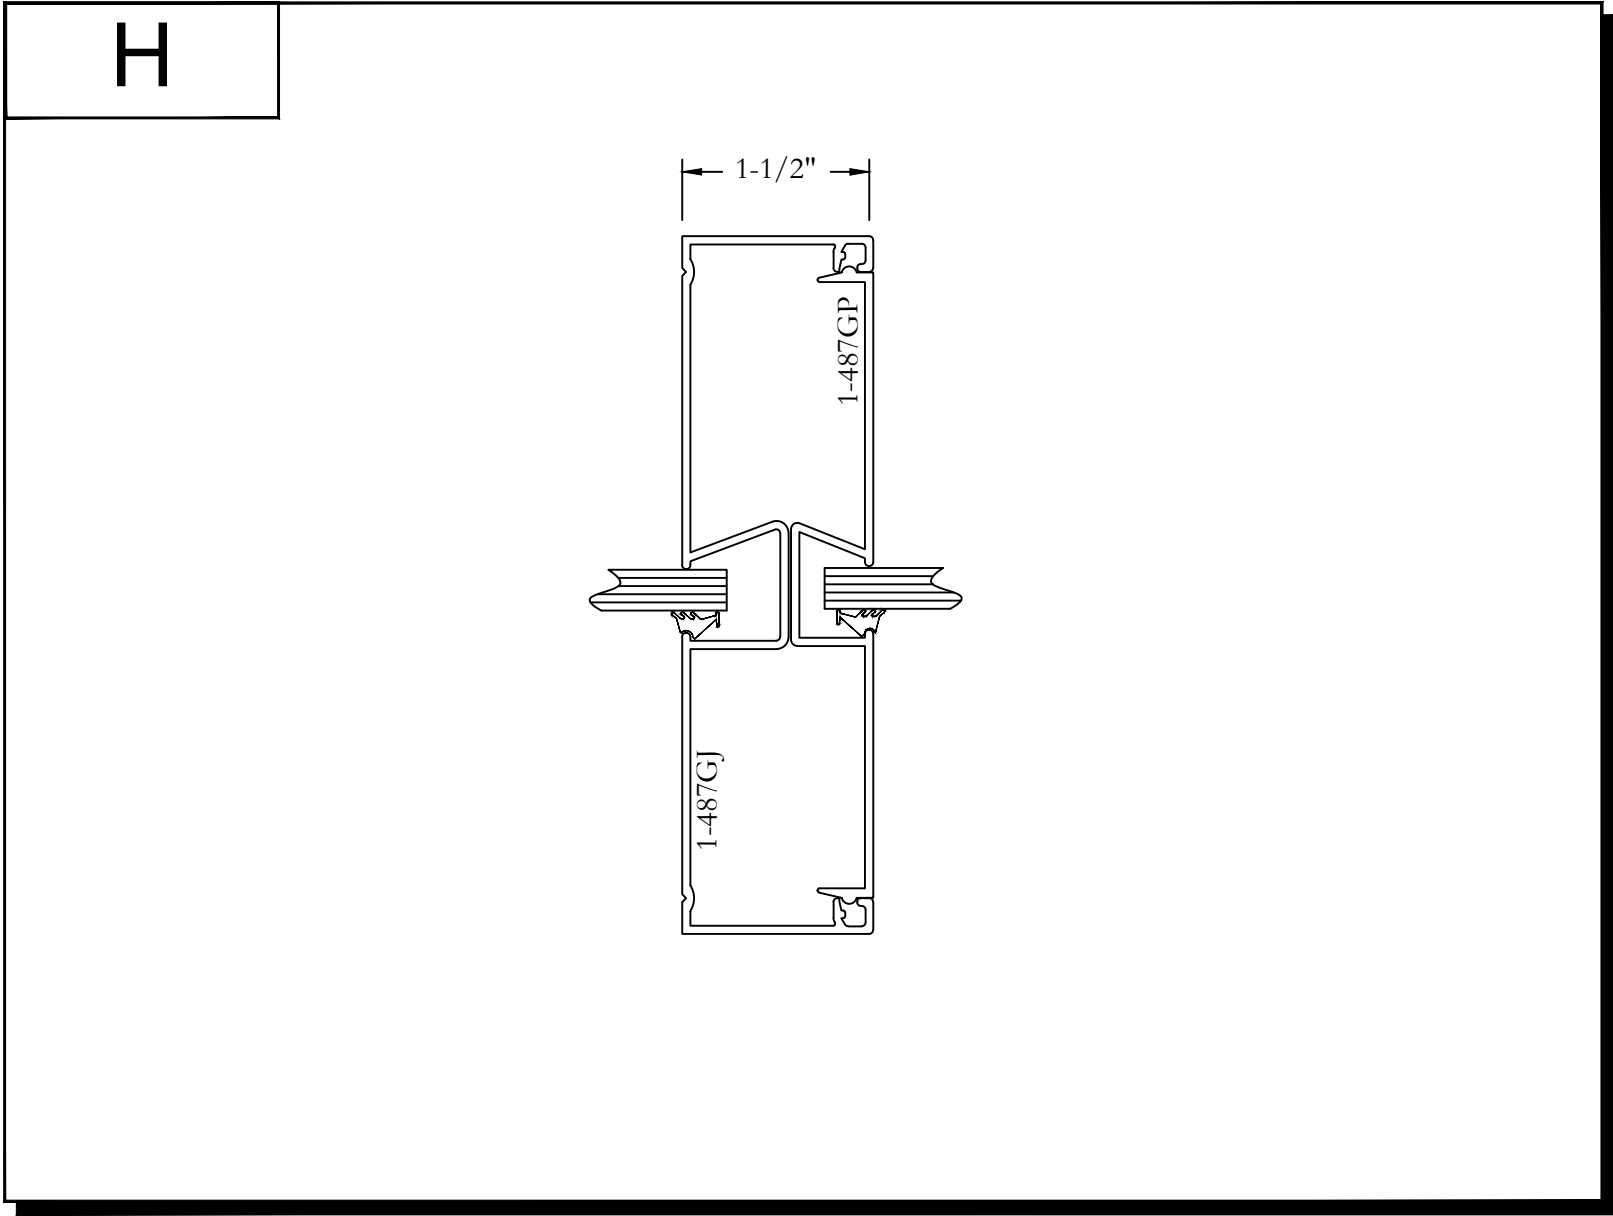

TYPE 1 - 487 SERIES (4-7/8" THROAT)  
VERTICAL MULLION

Frameworks Manufacturing Phone: 713-692-5222  
1910 Cypress Station Dr www.frameworks.com  
Suite #100 email: orders@frameworks.com  
Houston, Texas 77090