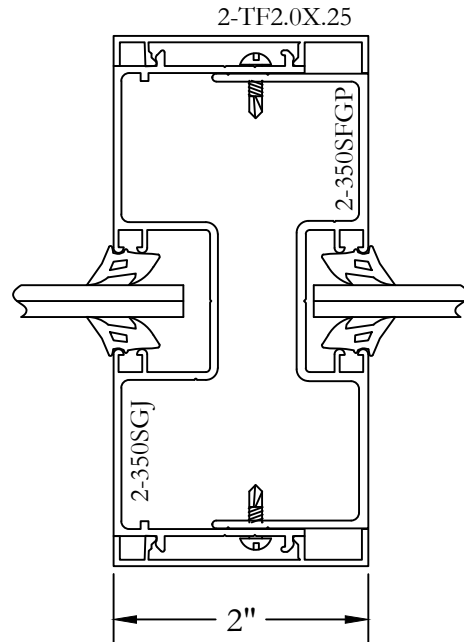

TYPE 2 - 350 SERIES (3-1/2" THROAT) W/ 2" FLUSH TRIM
VERTICAL MULLION

H

Frameworks Manufacturing
1910 Cypress Station Dr
Suite #100
Houston, Texas 77090

Phone: 713-692-5222
www.frameworks.com
email: orders@frameworks.com