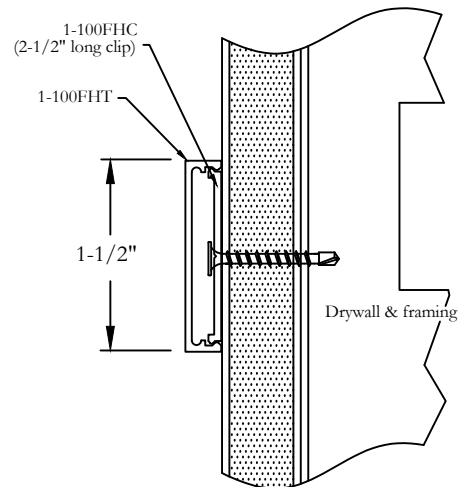

# TYPE 1 FALSE HEAD TRACK

P

Frameworks Manufacturing  
1910 Cypress Station Dr  
Suite #100  
Houston, Texas 77090

Phone: 713-692-5222  
www.frameworks.com  
email: [orders@frameworks.com](mailto:orders@frameworks.com)