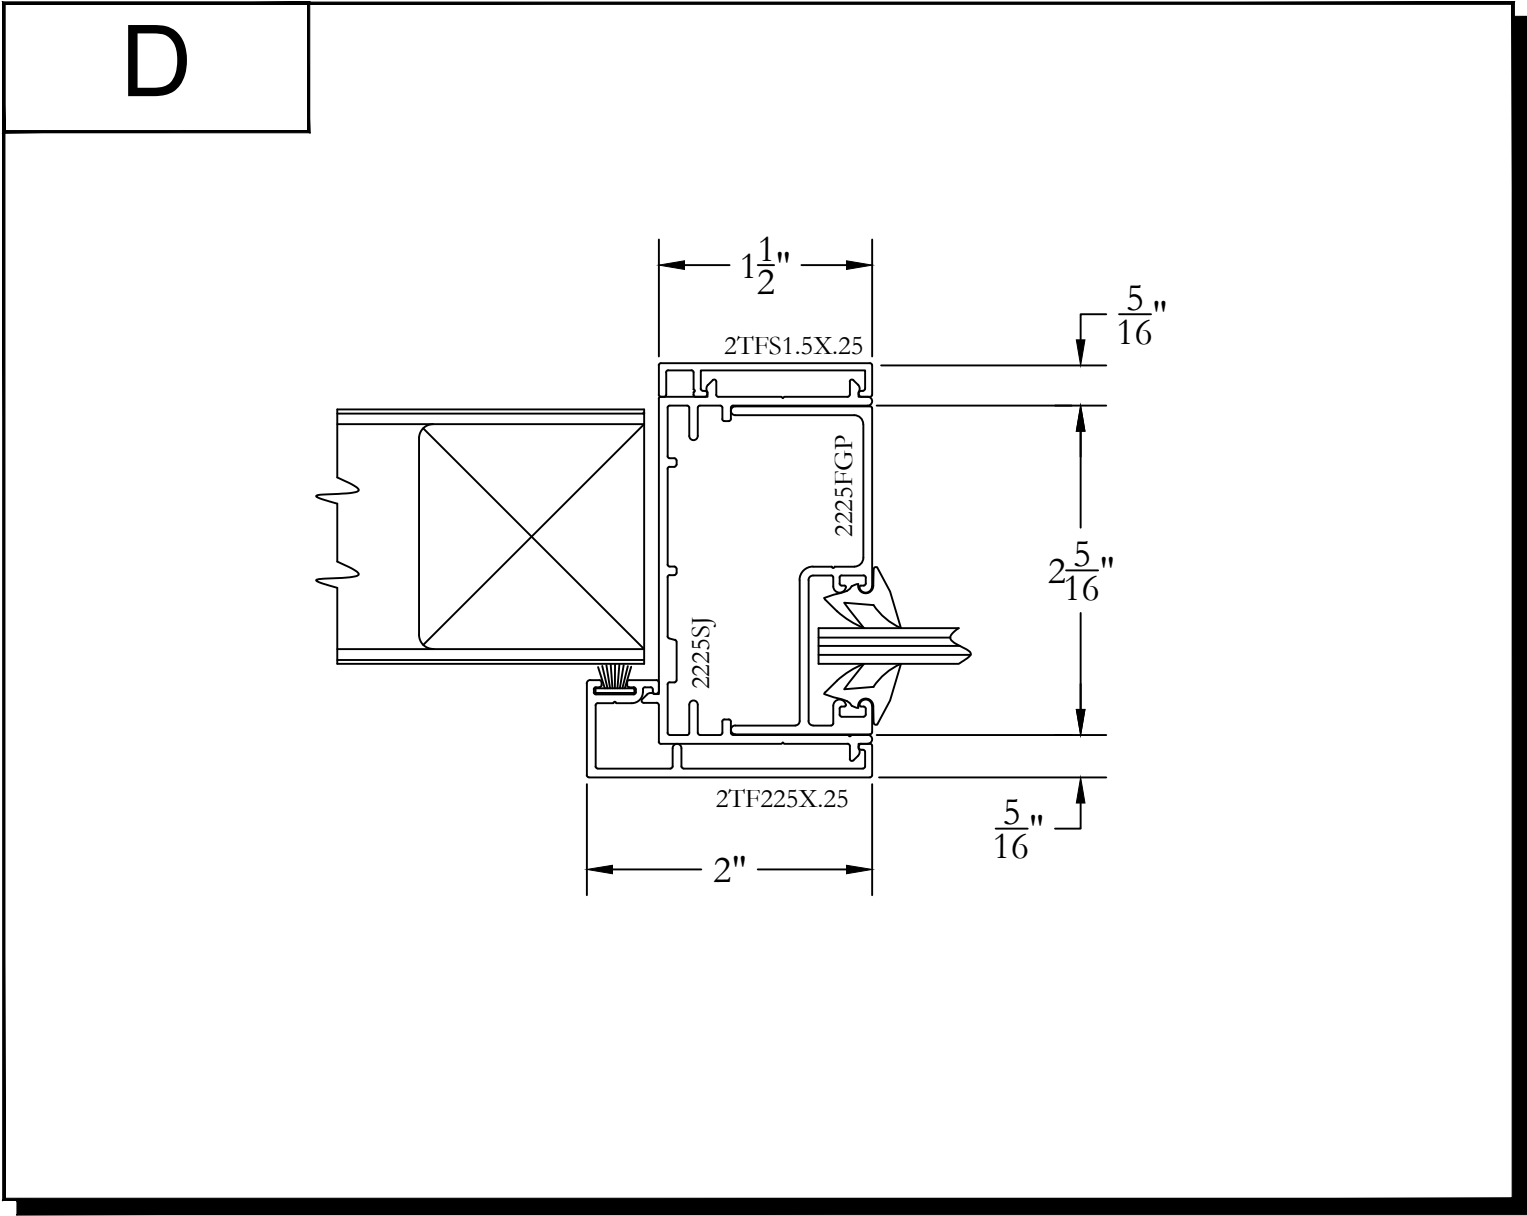

SLIM LINE SERIES (2-1/4" THROAT)
SIDELITE STRIKE JAMB

Frameworks Manufacturing Phone: 713-692-5222
1910 Cypress Station Dr www.frameworks.com
Suite #100 email: orders@frameworks.com
Houston, Texas 77090