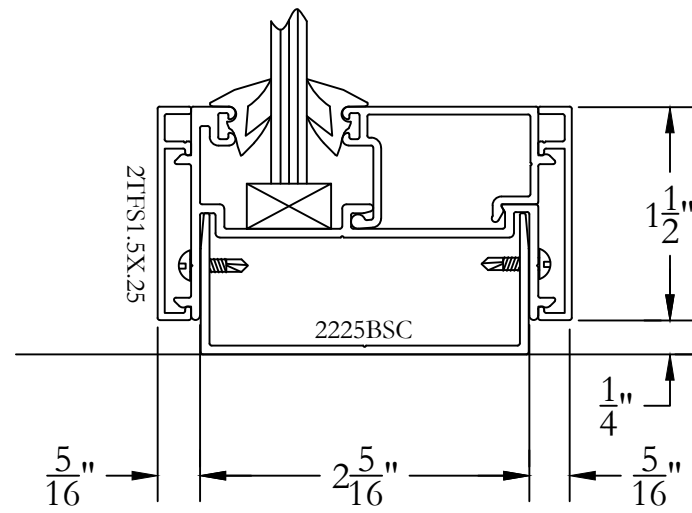

SLIM LINE SERIES (2-1/4" THROAT)  
GLASS BASE FLOOR

F1

Frameworks Manufacturing Phone: 713-692-5222  
1910 Cypress Station Dr www.frameworks.com  
Suite #100 email: orders@frameworks.com  
Houston, Texas 77090