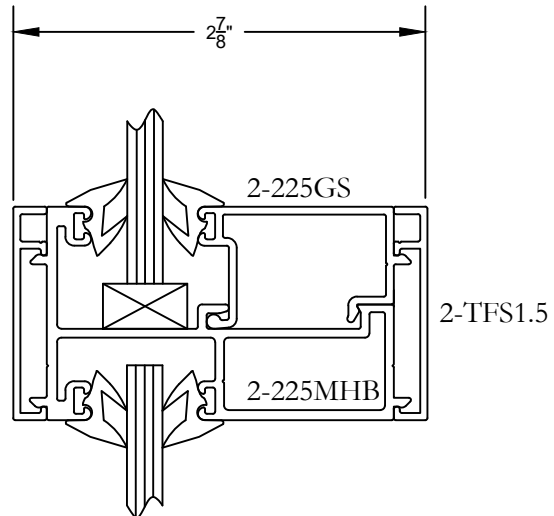

SLIM LINE SERIES (2-1/4" THROAT)
MID-HEIGHT BASE

G

Frameworks Manufacturing Phone: 713-692-5222
1910 Cypress Station Dr www.frameworks.com
Suite #100 email: orders@frameworks.com
Houston, Texas 77090