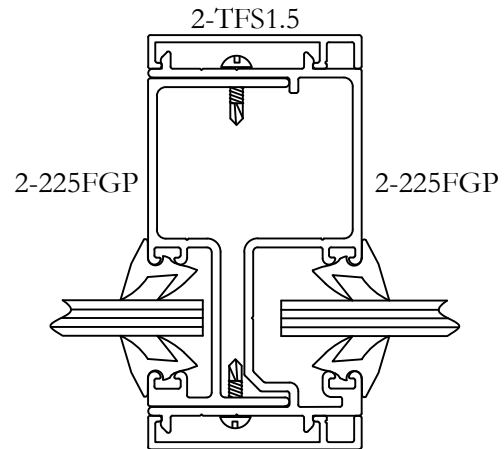

SLIM LINE SERIES (2-1/4" THROAT)
VERTICAL MULLION

H

Bringing new light to interior architecture

Frameworks Manufacturing
1910 Cypress Station Dr
Suite #100
Houston, Texas 77090

Phone: 713-692-5222
www.frameworks.com
email: orders@frameworks.com