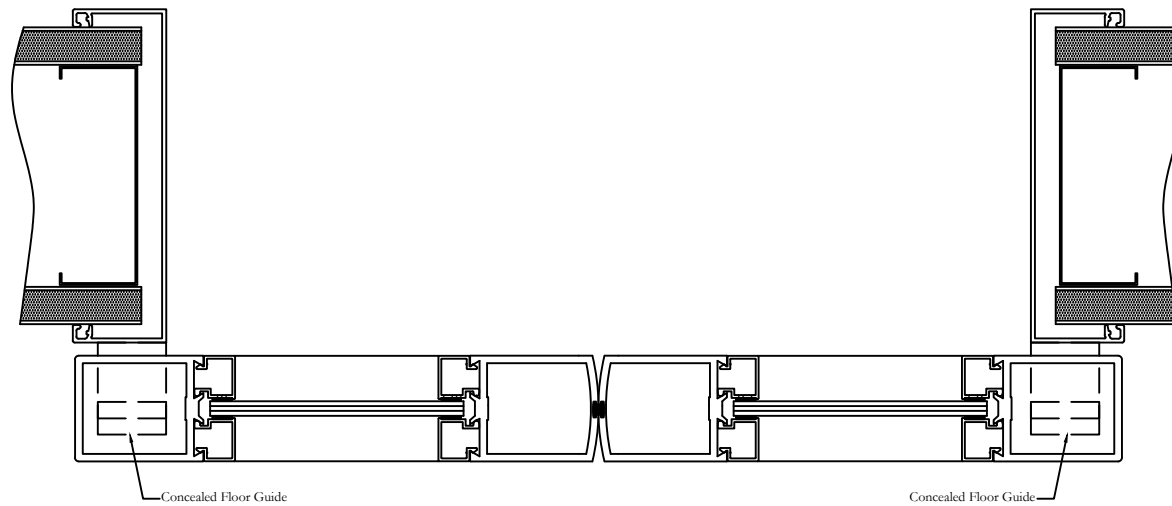

TYPE I DOUBLE BARNDOOR SLIDER NO SIDELITE (PLAN)

****BARN DOOR TRACK CAN MOUNT TO BOTH TYPE I 375 & 487 CONFIGURATIONS****

Bringing new light to interior architecture

Frameworks Manufacturing
1910 Cypress Station Dr
Suite #100
Houston, Texas 77090