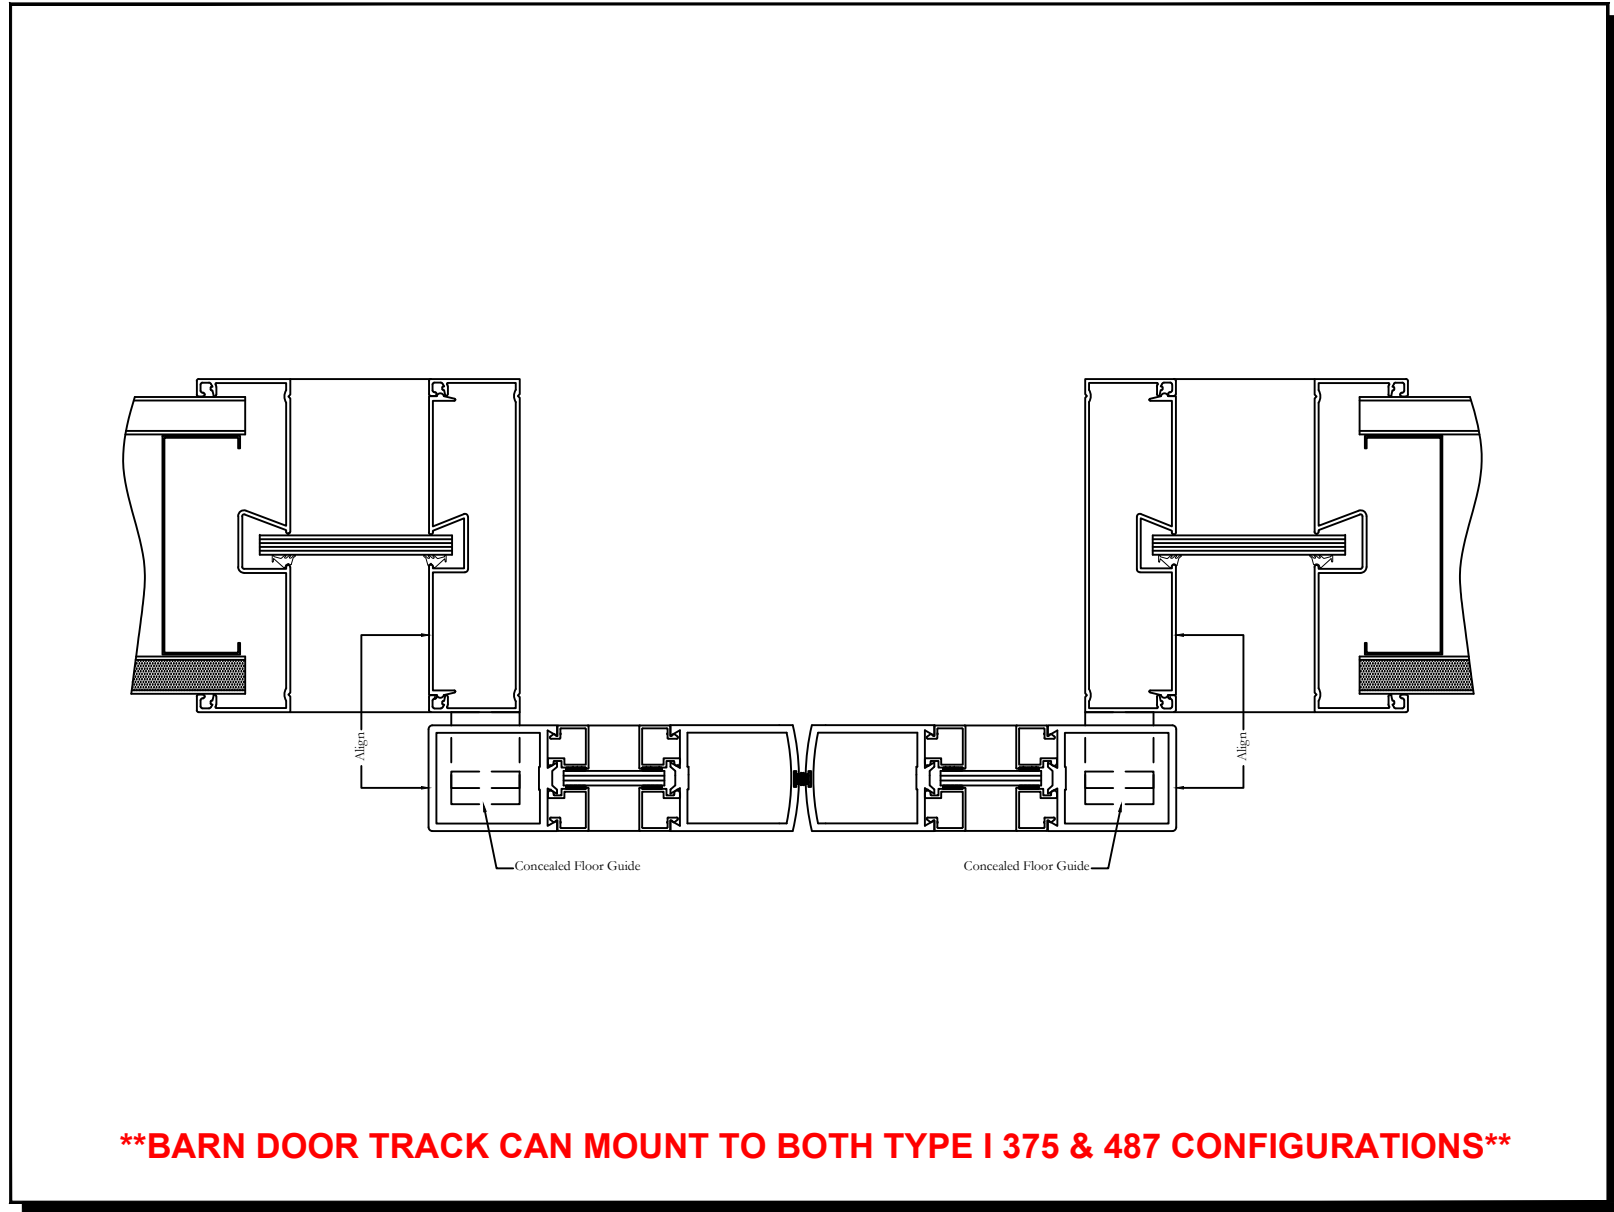

TYPE I DOUBLE BARNDOOR SLIDER WITH SIDELITE (PLAN)

Bringing new light to interior architecture

Frameworks Manufacturing
1910 Cypress Station Dr
Suite #100
Houston, Texas 77090

Phone: 713-692-5222
www.frameworks.com
email: orders@frameworks.com