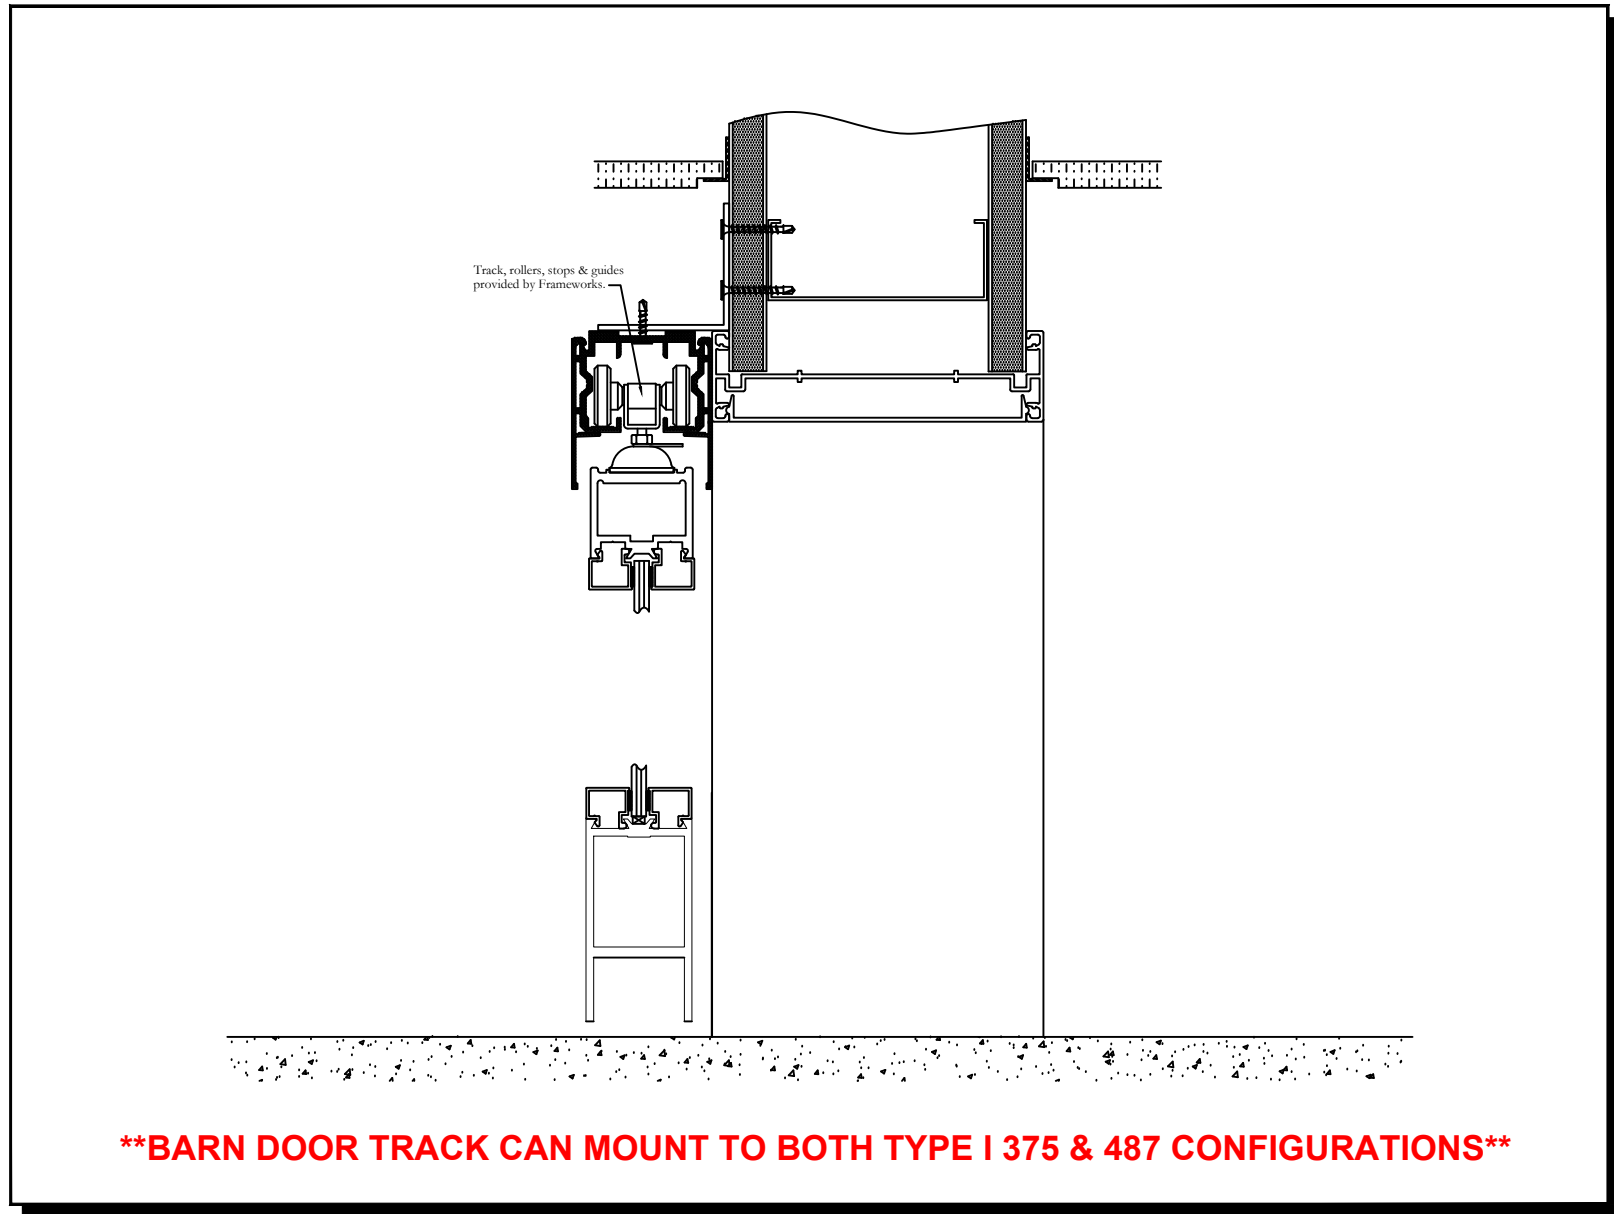

TYPE I BARNDOOR SLIDER
NO SIDELITE/NO CONCEALED DOOR GUIDE (SECTION)

****BARN DOOR TRACK CAN MOUNT TO BOTH TYPE I 375 & 487 CONFIGURATIONS****

Bringing new light to interior architecture

Frameworks Manufacturing
1910 Cypress Station Dr
Suite #100
Houston, Texas 77090