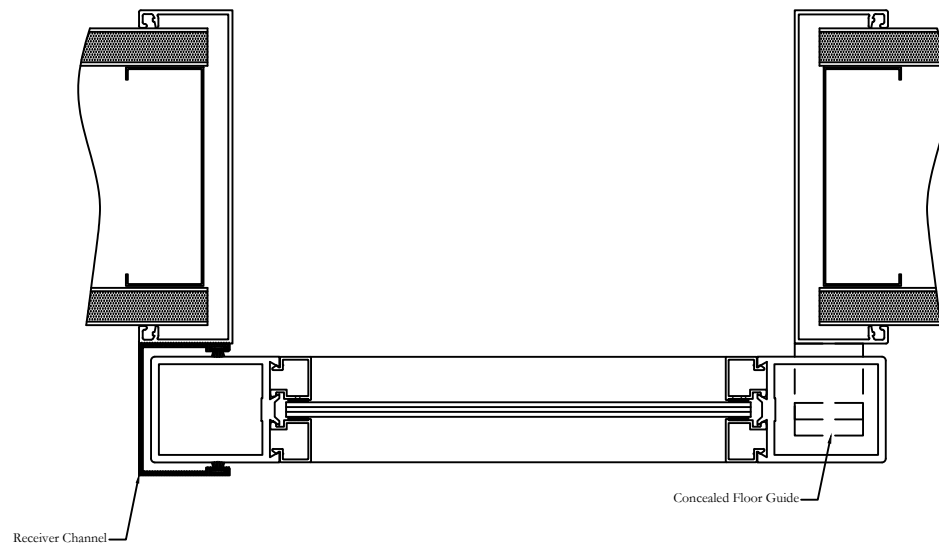

TYPE I BARNDOOR SLIDER
NO SIDELITE (PLAN)

****BARN DOOR TRACK CAN MOUNT TO BOTH TYPE I 375 & 487 CONFIGURATIONS****

Bringing new light to interior architecture

Frameworks Manufacturing Phone: 713-692-5222
1910 Cypress Station Dr www.frameworks.com
Suite #100 email: orders@frameworks.com
Houston, Texas 77090