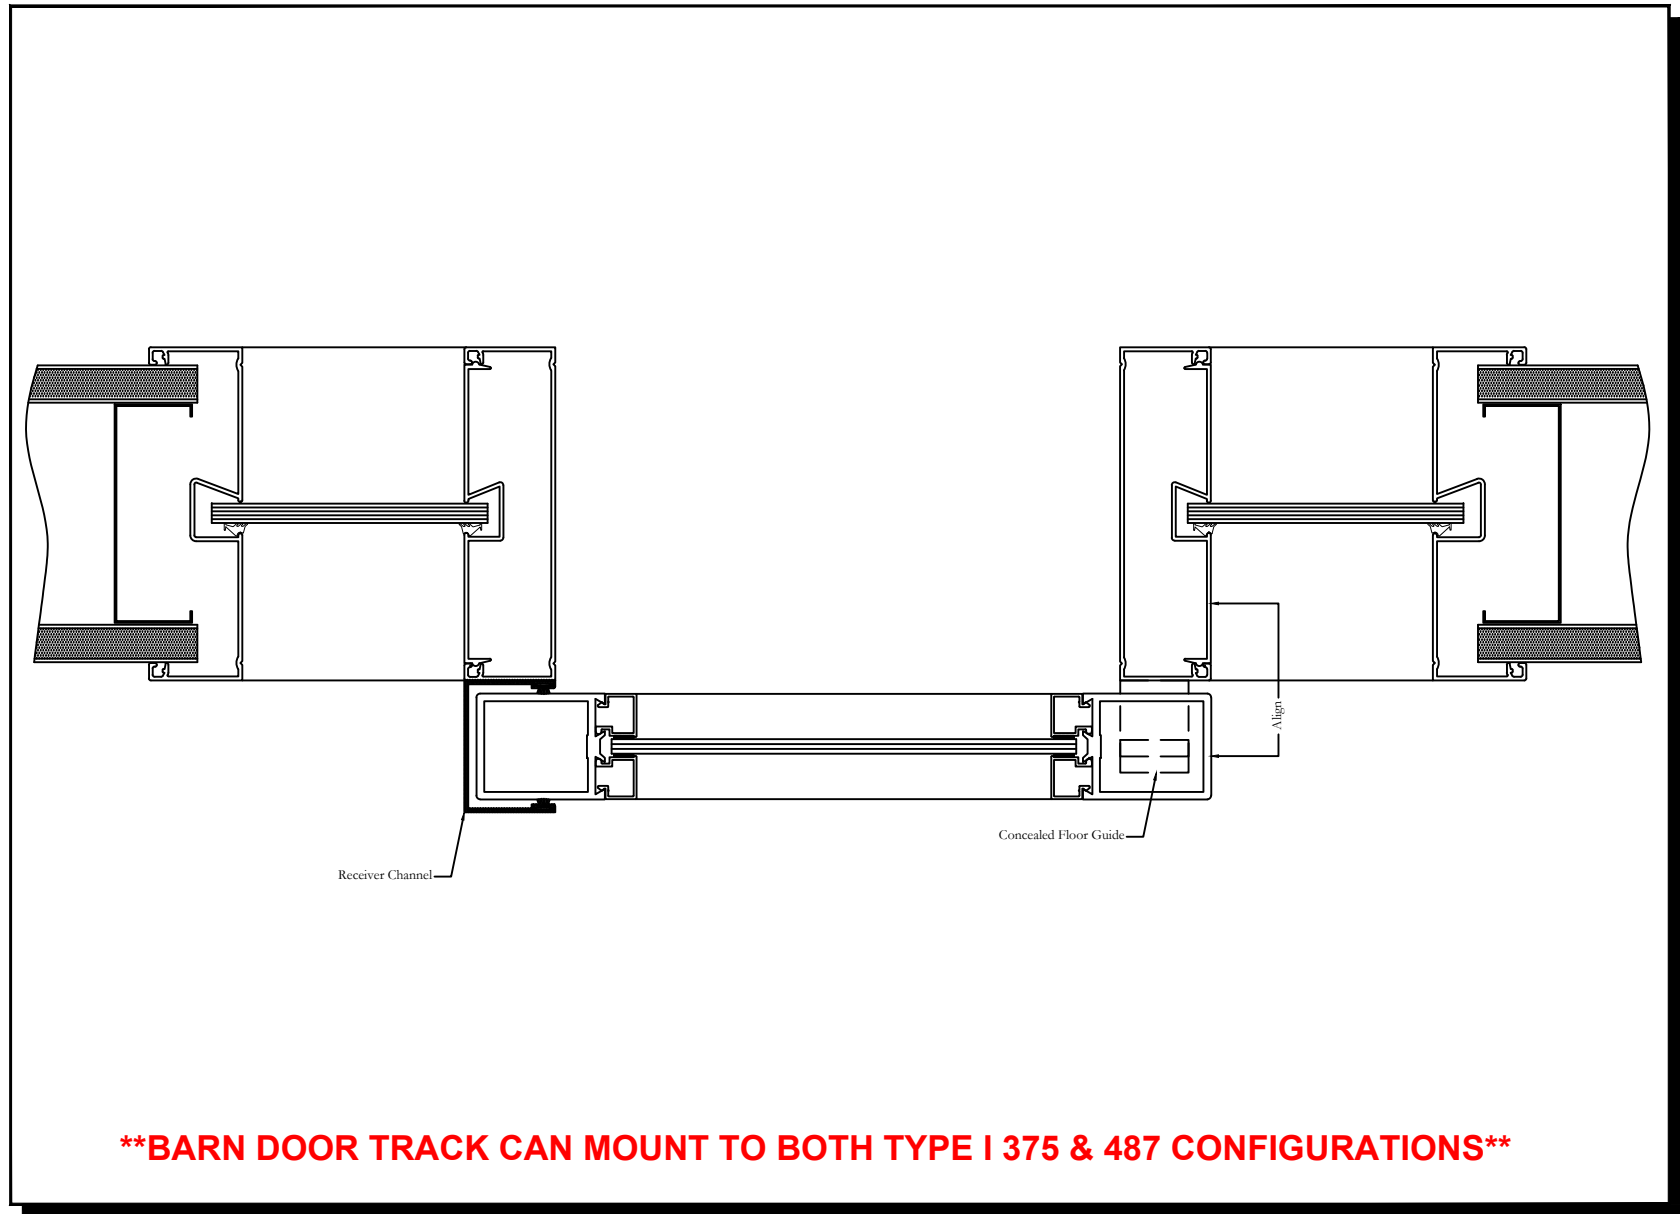

TYPE I BARNDOOR SLIDER WITH SIDELITE EACH SIDE (PLAN)

Frameworks Manufacturing Phone: 713-692-5222
1910 Cypress Station Dr www.frameworks.com
Suite #100 email: orders@frameworks.com
Houston, Texas 77090