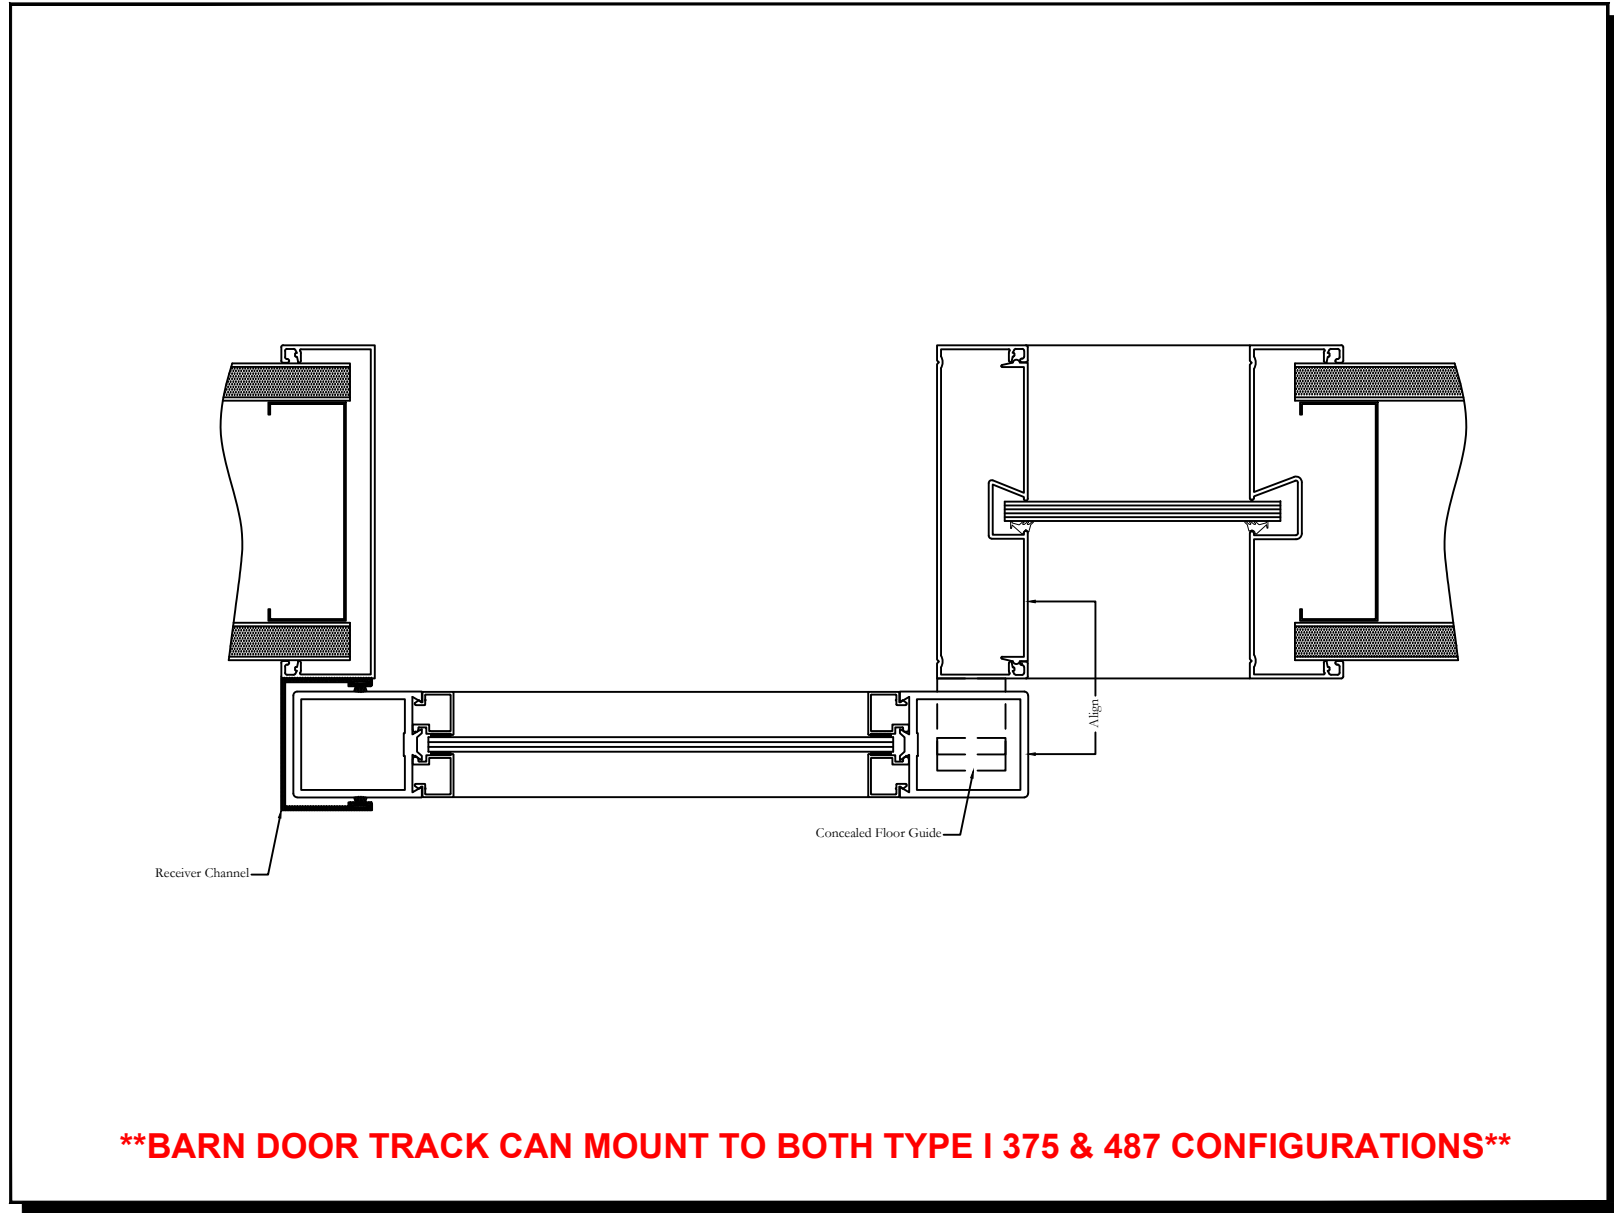

TYPE I BARNDOOR SLIDER WITH SIDELITE (PLAN)

Bringing new light to interior architecture

Frameworks Manufacturing
1910 Cypress Station Dr
Suite #100
Houston, Texas 77090

Phone: 713-692-5222
www.frameworks.com
email: orders@frameworks.com