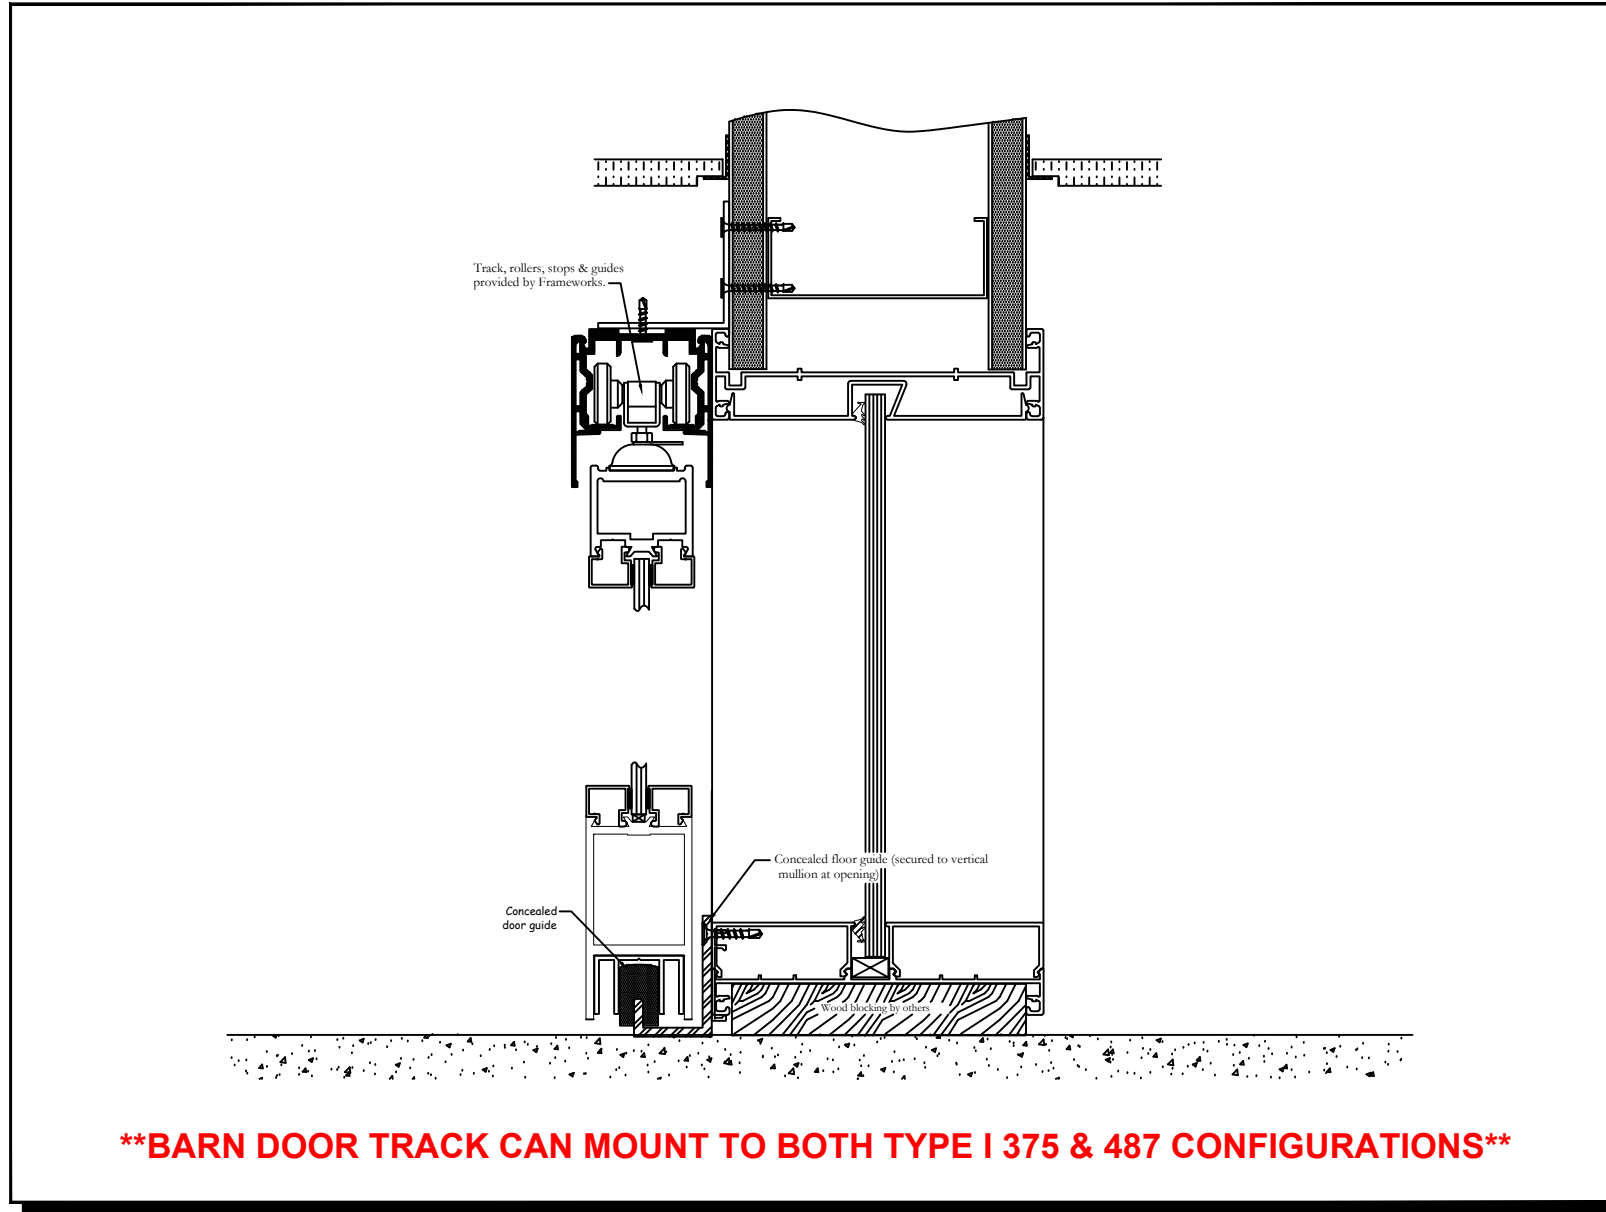

TYPE I BARNDOOR SLIDER WITH SIDELITE (SECTION)

Bringing new light to interior architecture

Frameworks Manufacturing
1910 Cypress Station Dr
Suite #100
Houston, Texas 77090

Phone: 713-692-5222
www.frameworks.com
email: orders@frameworks.com