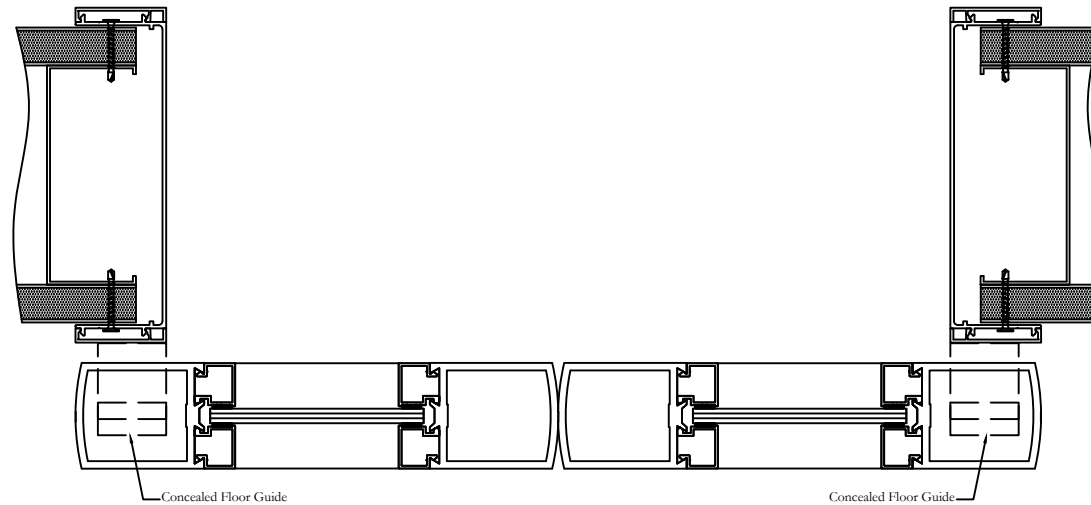

TYPE II DOUBLE BARNDOOR SLIDER
NO SIDELITE (PLAN)

****TRACK CAN SURFACE MOUNT ANY OF THE TYPE II CONFIGURATIONS****

Bringing new light to interior architecture

Frameworks Manufacturing
1910 Cypress Station Dr
Suite #100
Houston, Texas 77090