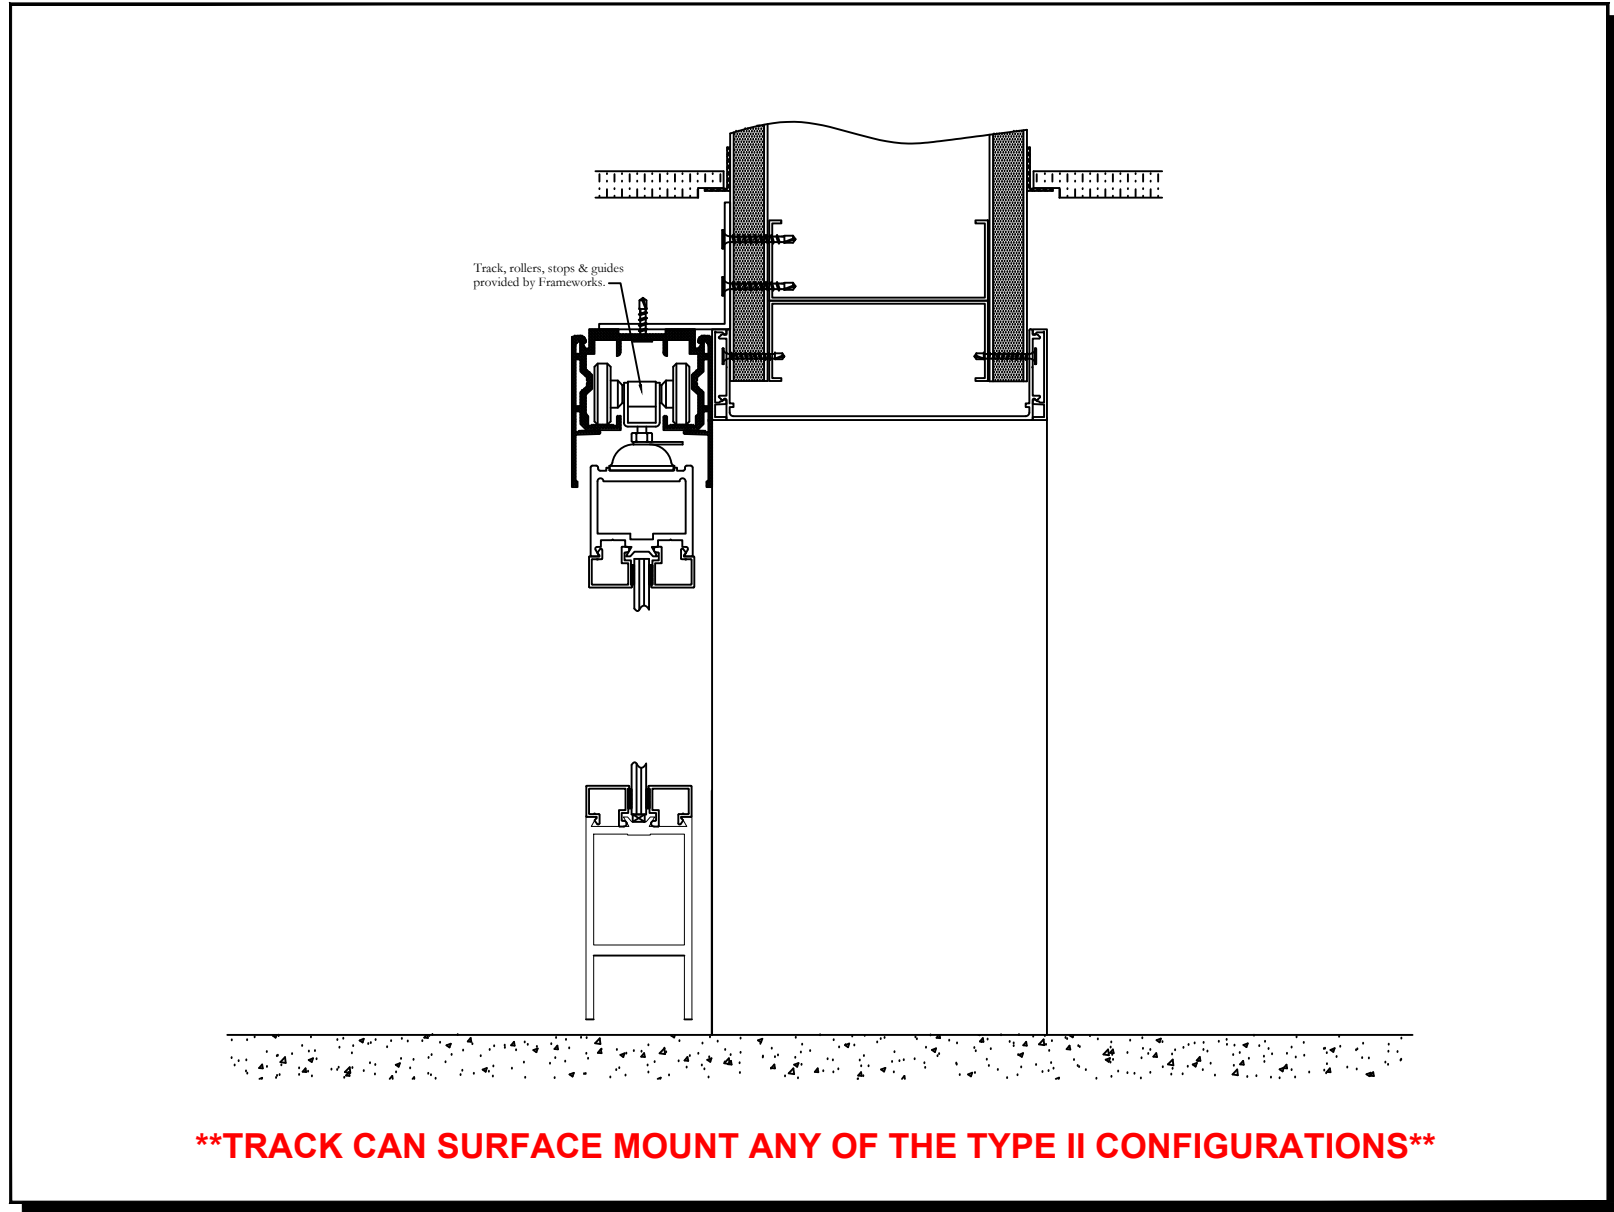

TYPE II BARNDOOR SLIDER
NO SIDELITE/NO CONCEALED DOOR GUIDE (SECTION)

Bringing new light to interior architecture

Frameworks Manufacturing Phone: 713-692-5222
1910 Cypress Station Dr www.frameworks.com
Suite #100 email: orders@frameworks.com
Houston, Texas 77090