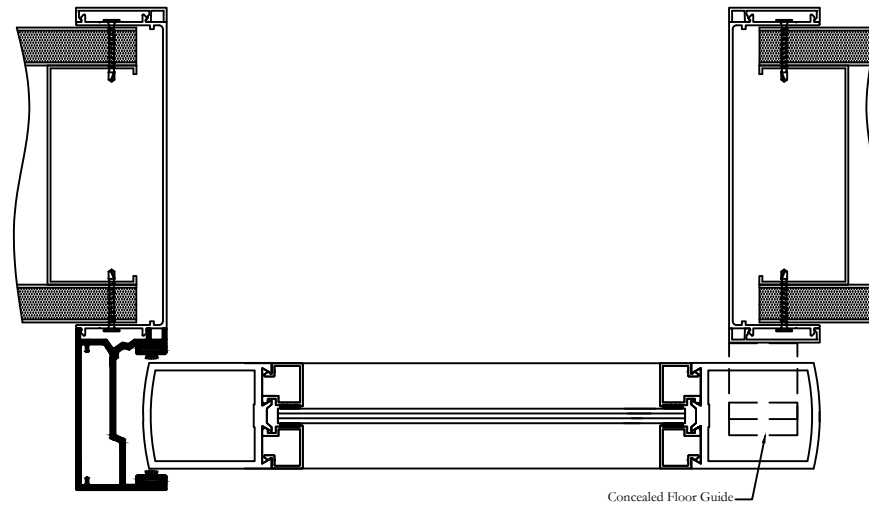

TYPE II BARNDOOR SLIDER
NO SIDELITE (PLAN)

****TRACK CAN SURFACE MOUNT ANY OF THE TYPE II CONFIGURATIONS****

Bringing new light to interior architecture

Frameworks Manufacturing
1910 Cypress Station Dr
Suite #100
Houston, Texas 77090