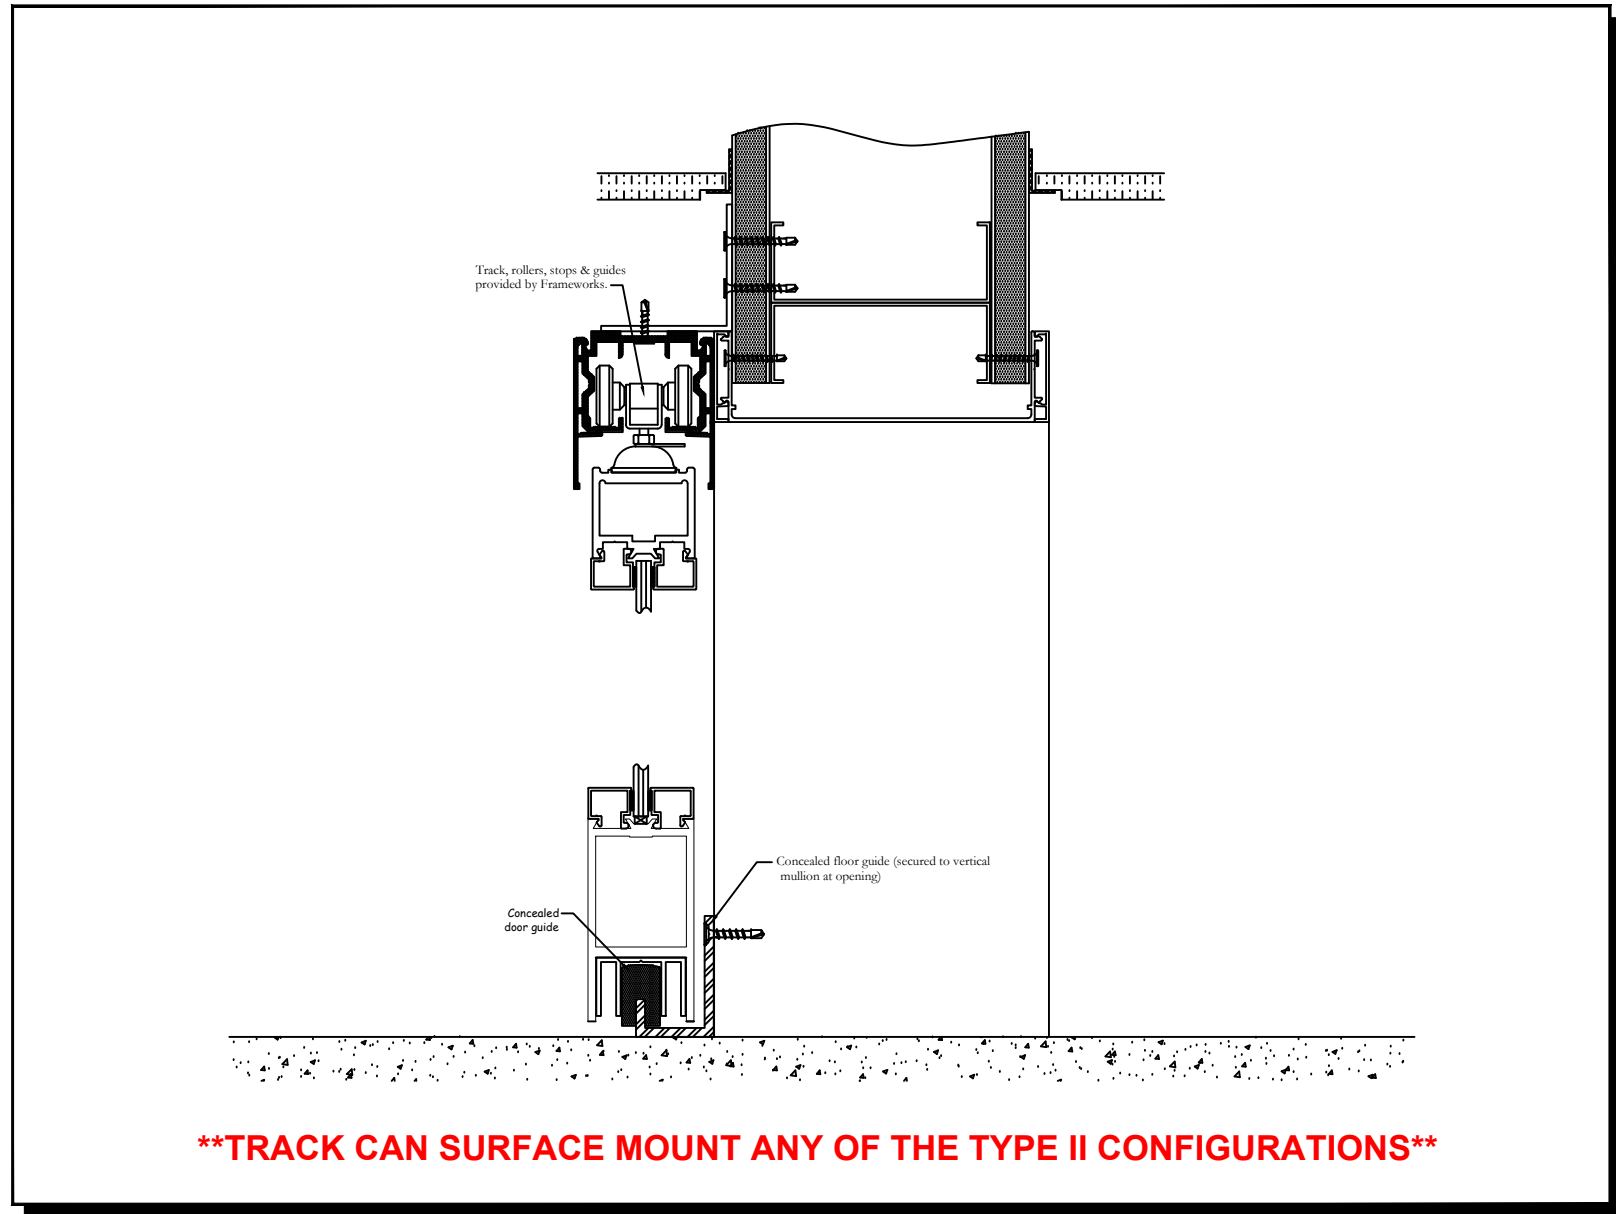

## TYPE II BARNDOOR SLIDER NO SIDELITE (SECTION)

*Bringing new light to interior architecture*

Frameworks Manufacturing  
1910 Cypress Station Dr  
Suite #100  
Houston, Texas 77090

Phone: 713-692-5222  
[www.frameworks.com](http://www.frameworks.com)  
email: [orders@frameworks.com](mailto:orders@frameworks.com)