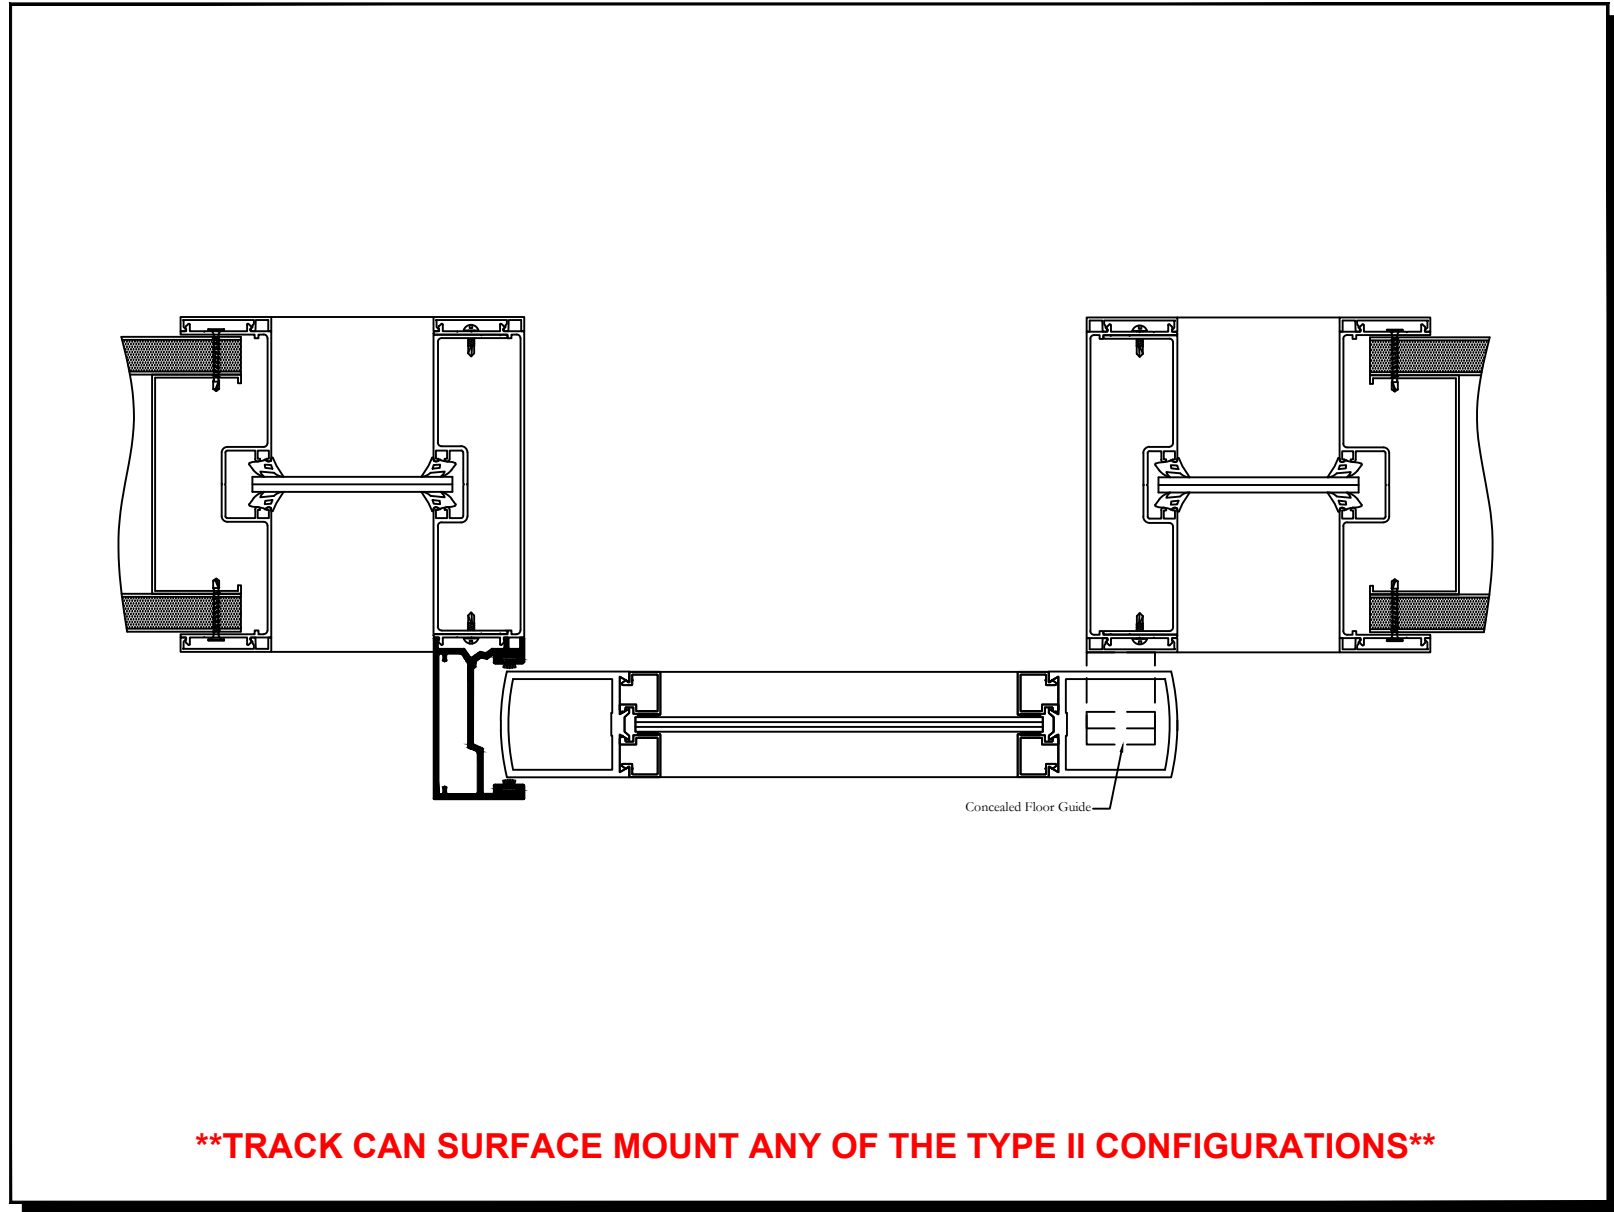

TYPE II BARNDOOR SLIDER
WITH SIDELITE ON EACH SIDE (PLAN)

****TRACK CAN SURFACE MOUNT ANY OF THE TYPE II CONFIGURATIONS****

Frameworks Manufacturing Phone: 713-692-5222
1910 Cypress Station Dr www.frameworks.com
Suite #100 email: orders@frameworks.com
Houston, Texas 77090