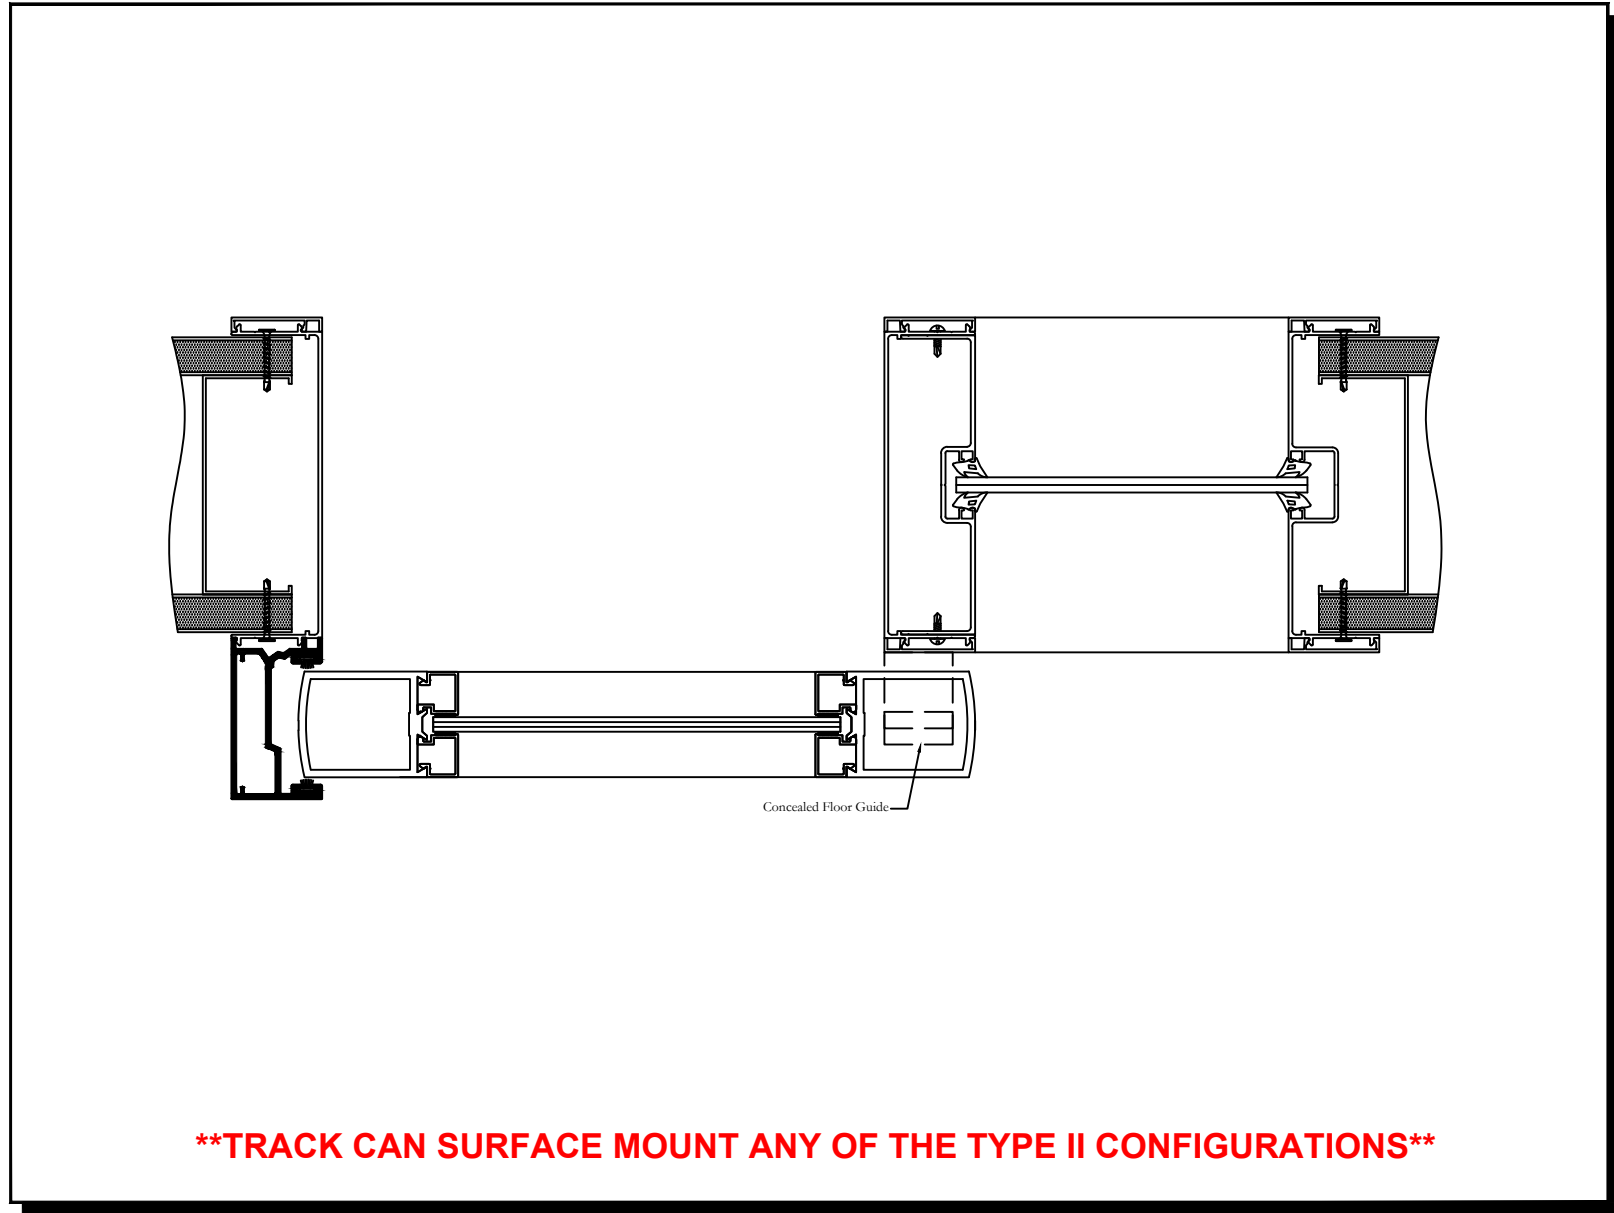

TYPE II BARNDOOR SLIDER
WITH SIDELITE (PLAN)

****TRACK CAN SURFACE MOUNT ANY OF THE TYPE II CONFIGURATIONS****

Frameworks Manufacturing Phone: 713-692-5222
1910 Cypress Station Dr www.frameworks.com
Suite #100 email: orders@frameworks.com
Houston, Texas 77090