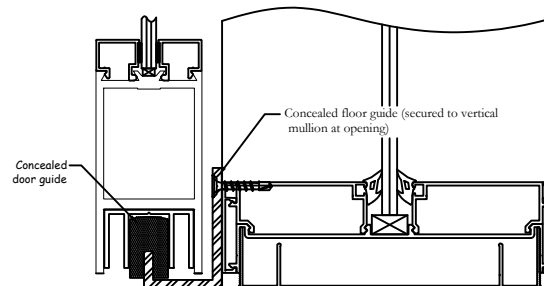

TYPE II BARNDOOR SLIDER WITH SIDELITE (SECTION)

****TRACK CAN SURFACE MOUNT ANY OF THE TYPE II CONFIGURATIONS****

Frameworks Manufacturing Phone: 713-692-5222
1910 Cypress Station Dr www.frameworks.com
Suite #100 email: orders@frameworks.com
Houston, Texas 77090