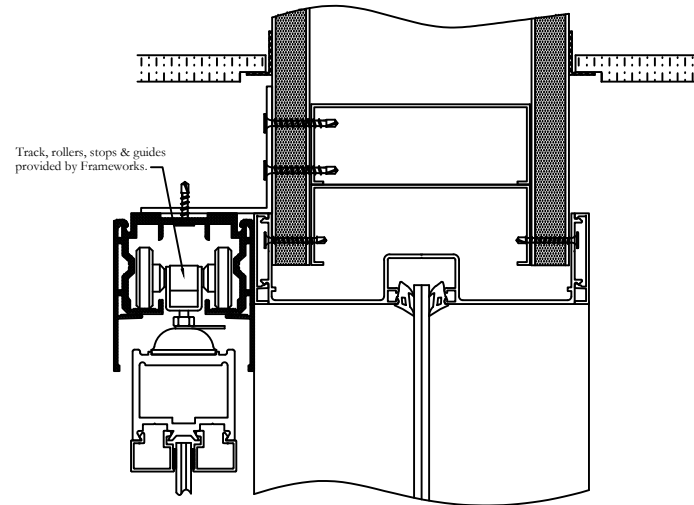

TYPE II BARNDOOR SLIDER WITH SIDELITE (SECTION)

****TRACK CAN SURFACE MOUNT ANY OF THE TYPE II CONFIGURATIONS****

Frameworks Manufacturing Phone: 713-692-5222
1910 Cypress Station Dr www.frameworks.com
Suite #100 email: orders@frameworks.com
Houston, Texas 77090