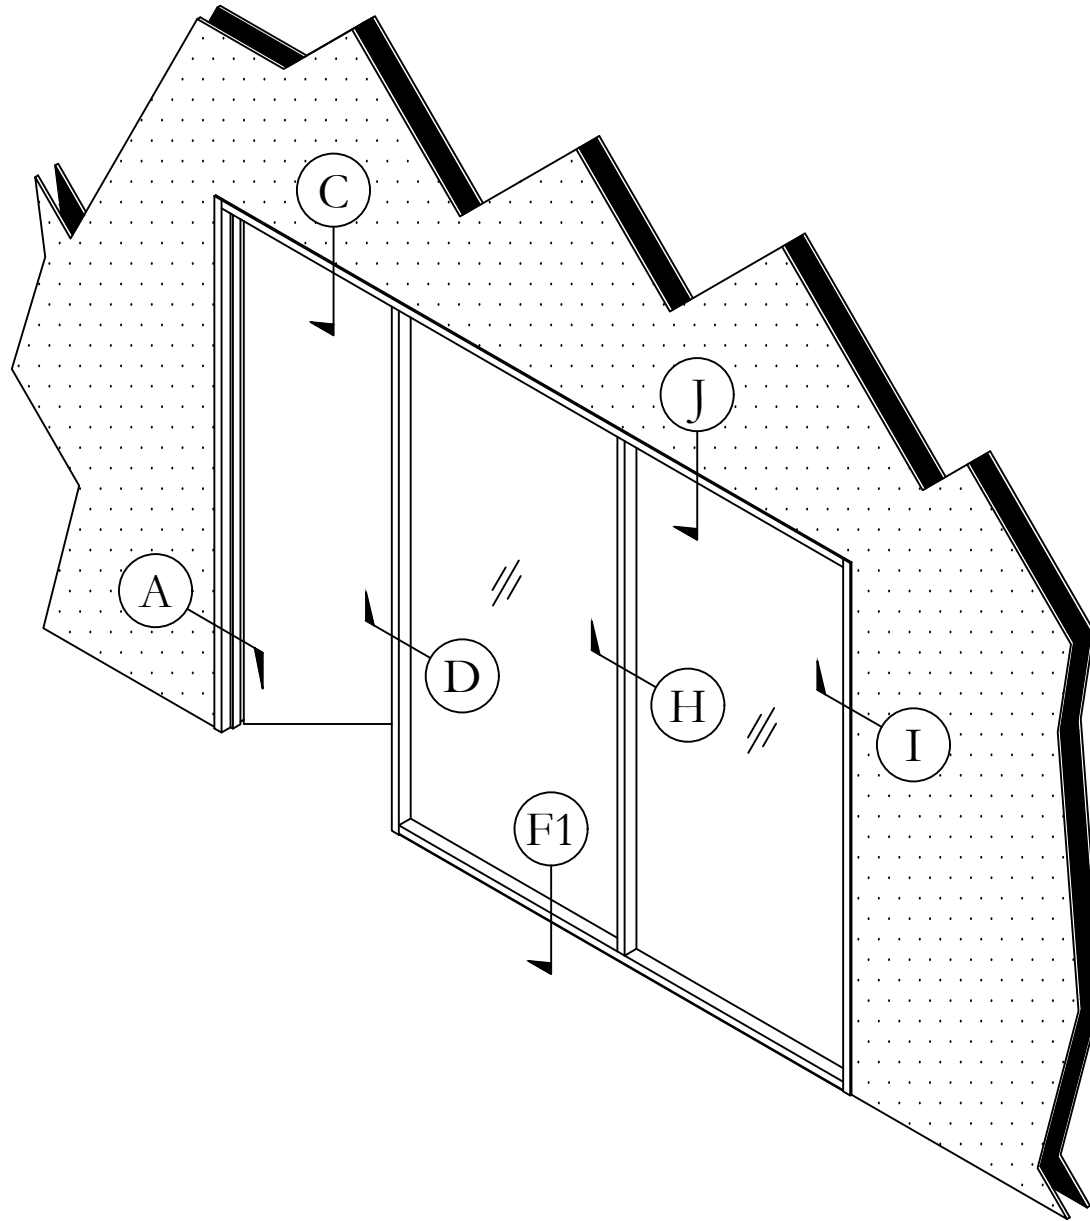

TYPE 2
SIDELITE DOOR FRAME

Frameworks Manufacturing Phone: 713-692-5222
1910 Cypress Station Dr www.frameworks.com
Suite #100 email: orders@frameworks.com
Houston, Texas 77090