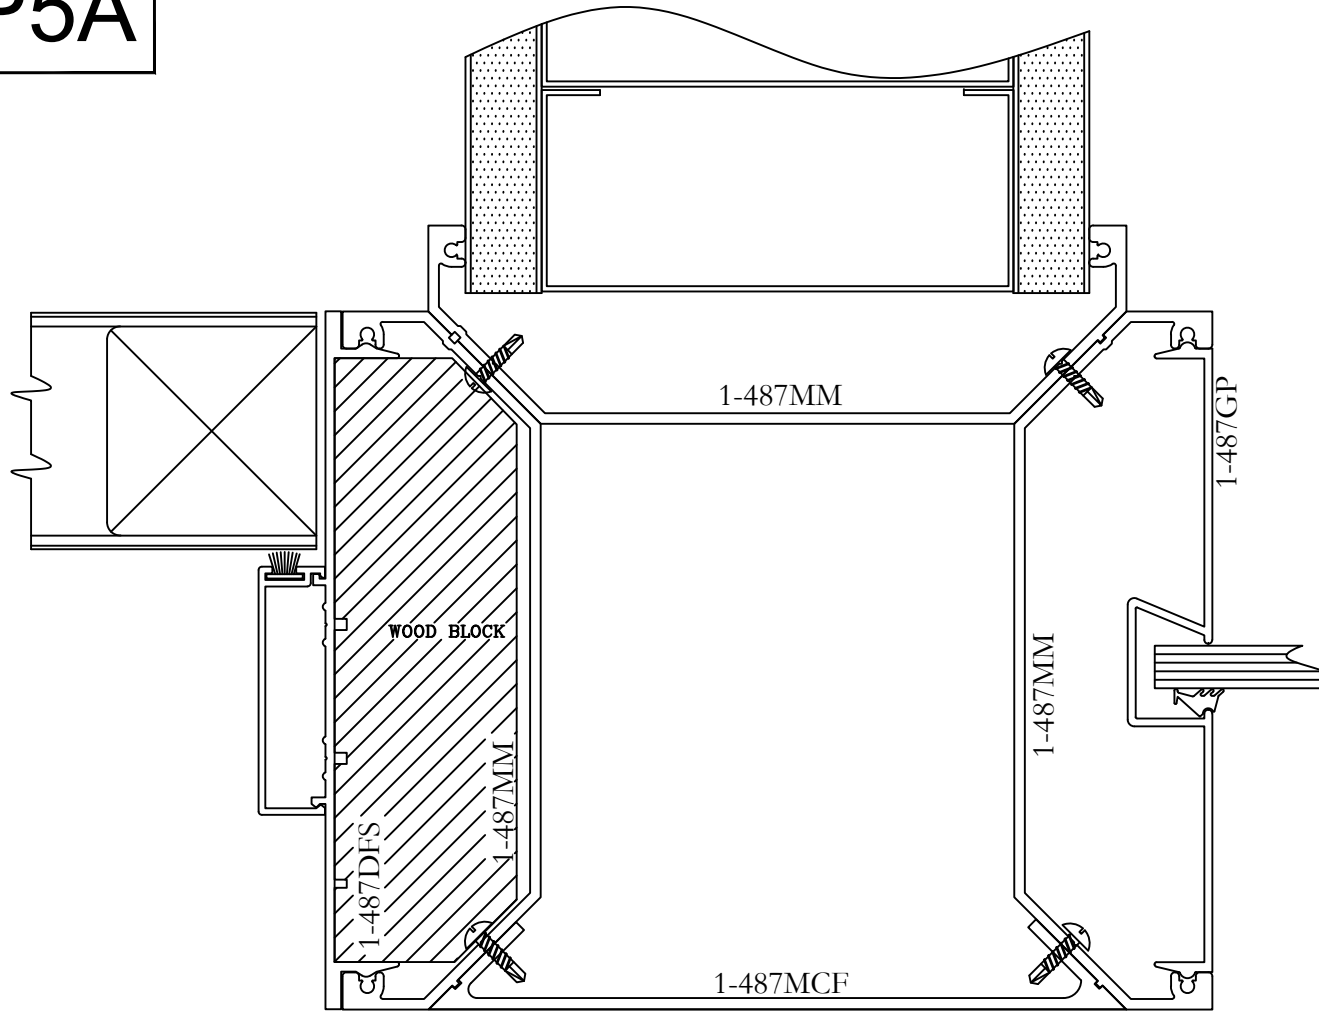

TYPE 1 - 487 SERIES (4-7/8" THROAT)
3-WAY POST WITH 1 SNAP IN JAMB AND 1 GLASS POCKET

GP5A

Bringing new light to interior architecture

Frameworks Manufacturing
1910 Cypress Station Dr
Suite #100
Houston, Texas 77090