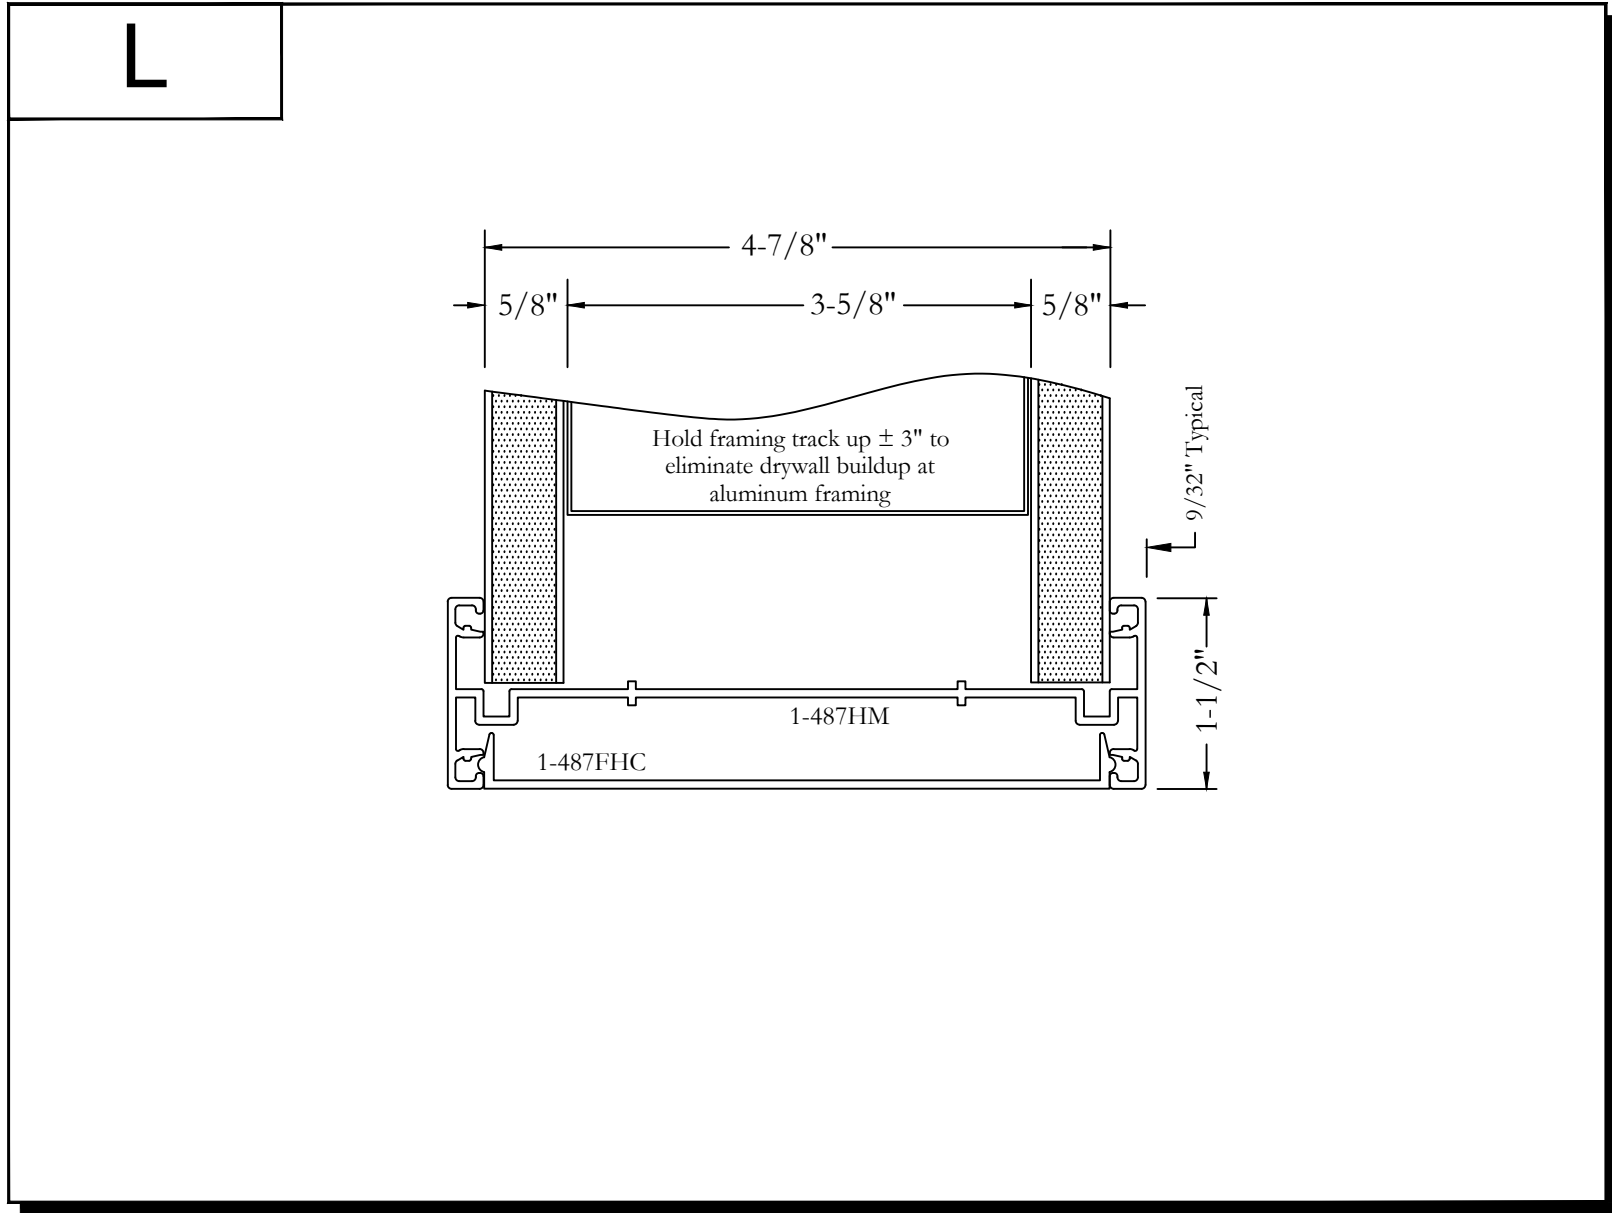

TYPE 1 - 487 SERIES (4-7/8" THROAT)  
H-MULLION WITH FLAT HEAD CLOSURE

Bringing new light to interior architecture

Frameworks Manufacturing Phone: 713-692-5222  
1910 Cypress Station Dr www.frameworks.com  
Suite #100 email: orders@frameworks.com  
Houston, Texas 77090