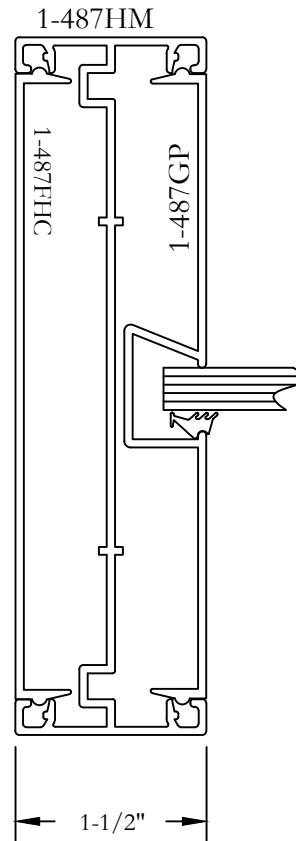

TYPE 1 - 487 SERIES (4-7/8" THROAT)
H-MULLION W/ GLASS POCKET AND FLAT HEAD CLOSURE

M1

Bringing new light to interior architecture

Frameworks Manufacturing Phone: 713-692-5222
1910 Cypress Station Dr www.frameworks.com
Suite #100 email: orders@frameworks.com
Houston, Texas 77090