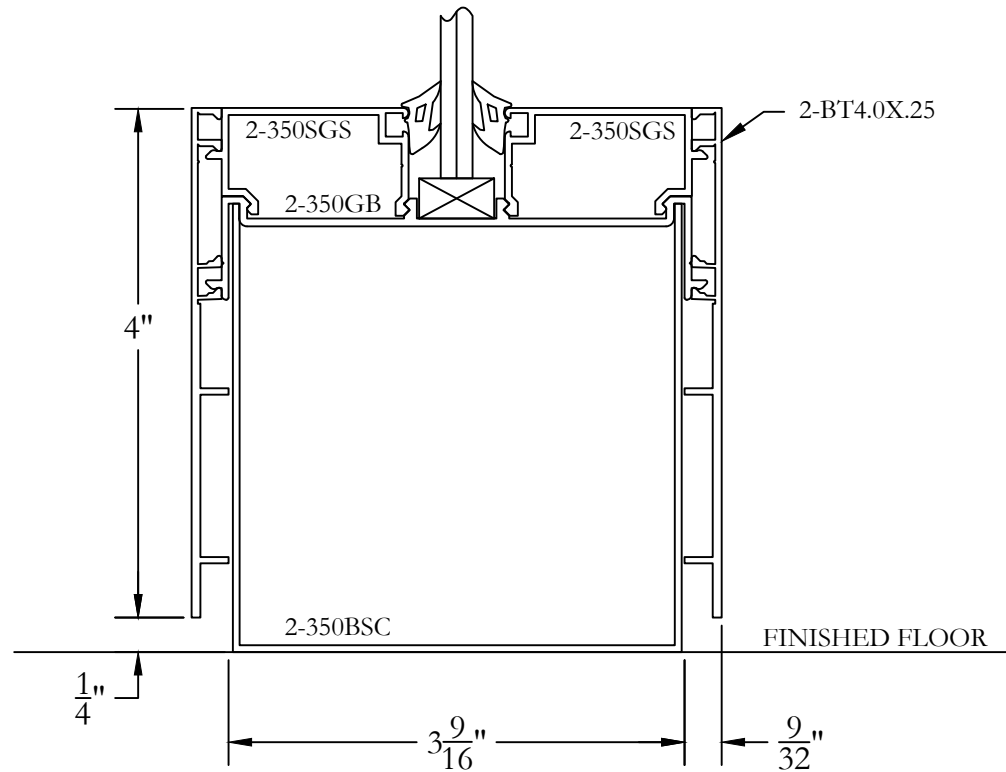

TYPE 2 - 350 SERIES (3-1/2" THROAT) W/ 4" BASE TRIM
4" GLASS BASE

F2

Bringing new light to interior architecture

Frameworks Manufacturing
1910 Cypress Station Dr
Suite #100
Houston, Texas 77090

Phone: 713-692-5222
www.frameworks.com
email: orders@frameworks.com